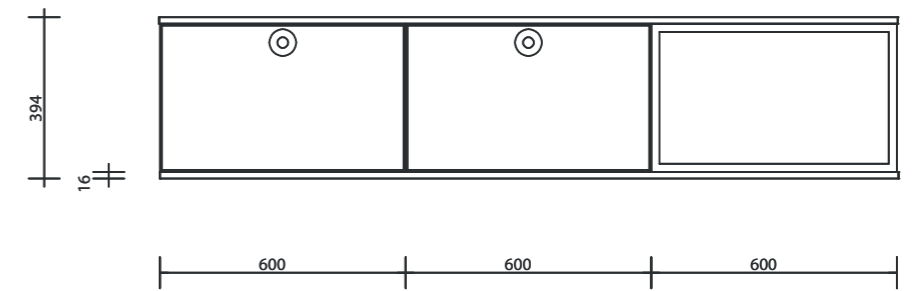

"Our lowboard is practical, versatile and adds a stylish feature to any entrance zone."