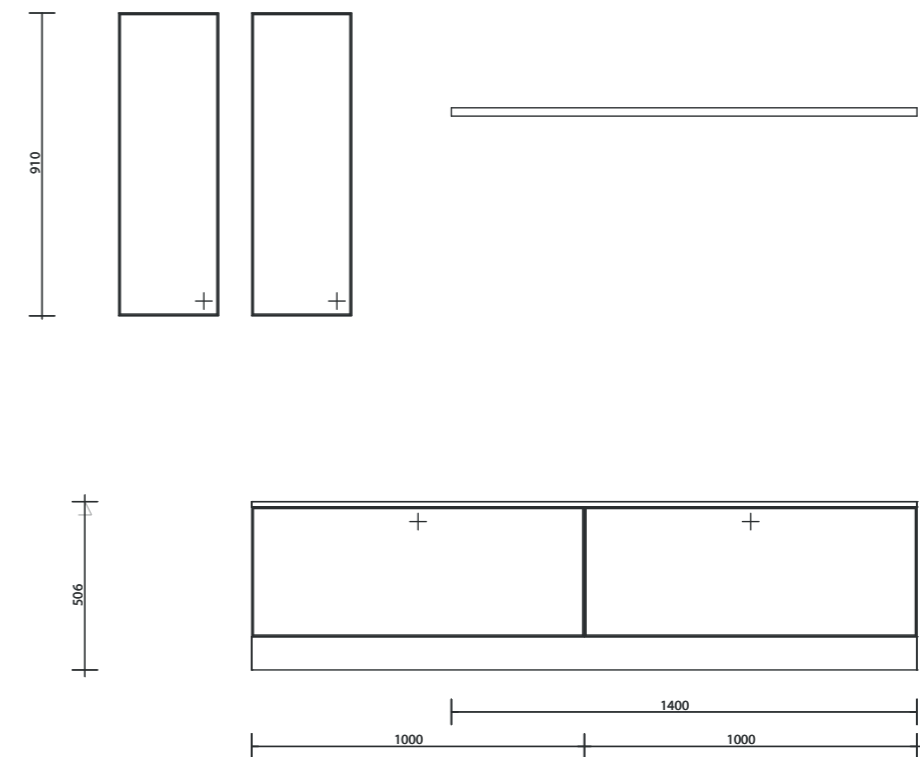

Abbreviation	Description
2x UA10039	Pull-out unit
2x MPTO	TIP-ON push-to-open fitting
2x MPDB	TIP-ON push-to-open fitting
2x H3091	Wall unit
2x MAUD30L	UP & DOWN lighting
1x WSB25	Floating shelf
1x ABQ16	Top panel

Illustrated:
Front: Bali 145 Wild oak & Pamplona/-cp 341 High-gloss white