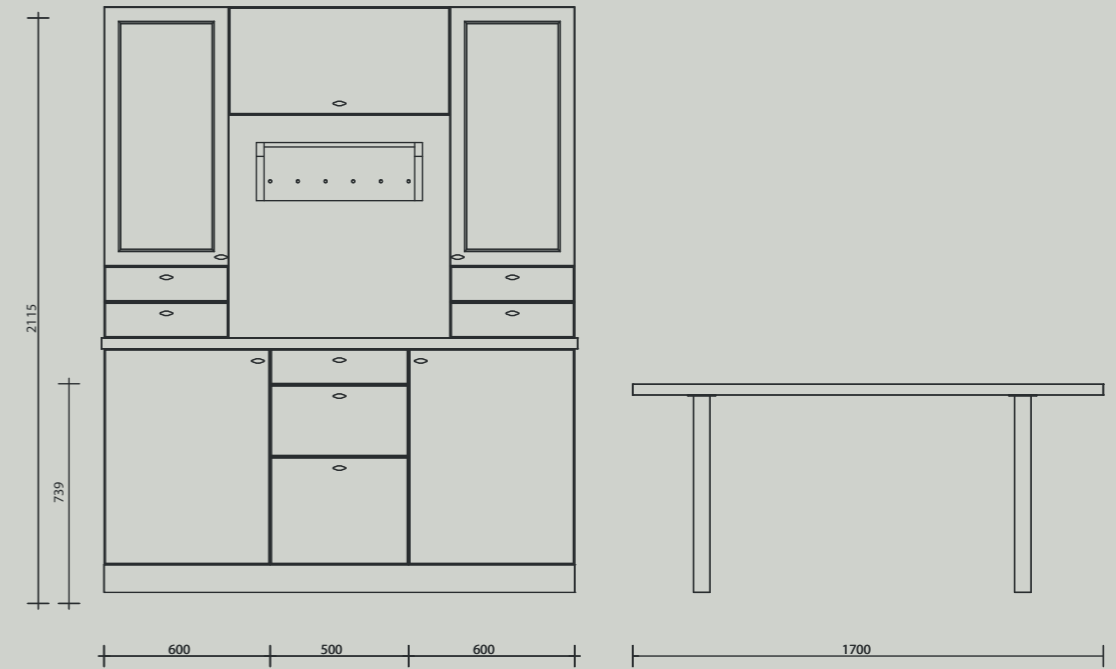

Illustrated:
Front: Berlin 452 Silk silky matt, worktop: 891 grain cognac, handle: 125 Knob, anthracite antique

Abbreviation	Description
2x U6078	Base unit
1x US2A5078	Pull-out base unit
4x ZSF670-1S	Metal support leg, square
1x NIVQ	Splashback in worktop decor
1x NBHC60	Splashback shelf with pegs
1x AG2S45120	Glass top unit
1x ZAL7S	Built-in LED light
1x HK8039	Wall unit with flap door
1x AG2S45120	Glass top unit
1x ZAL7S	Built-in LED light
1x APPG60	Worktop
1x APPG90	Worktop