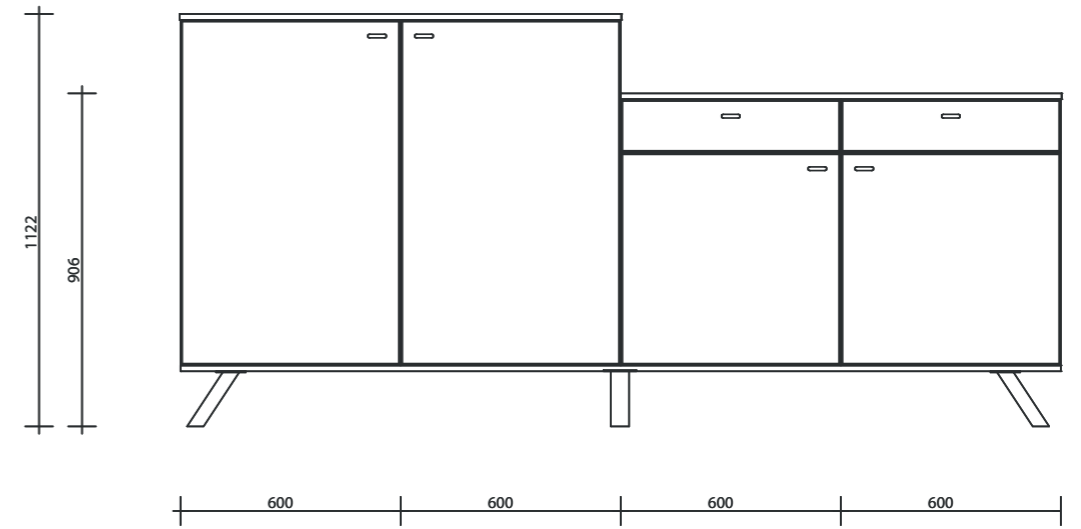

Abbreviation	Description
4x ZSF15S	Metal plinth leg, square
2x U6094T34	Base unit
2x US60T34	Base unit
2x ZSF615-1S	Metal plinth leg, square
1x ABQ16	Top panel
1x ABQ16	Top panel
1x ABQ16	Top panel

Illustrated:
Front: Anna 149 Natural oak, handle: 317 Handle loop, black matt