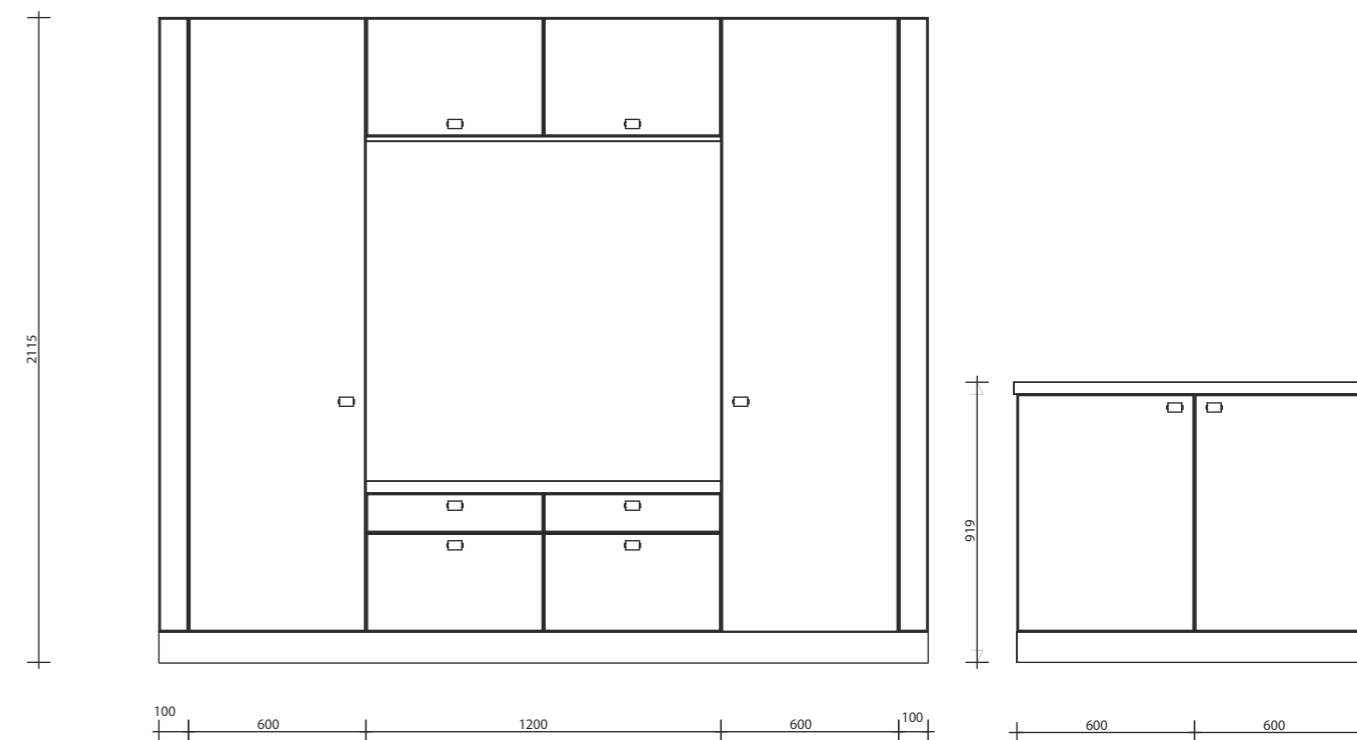

"Come in, unwind & instantly feel at ease – Acai is our most cheerful colour."

Abbreviation	Description
2x U6078T34	Base unit
2x SP10202	Filler for tall units
1x SRKF60202	Hallway unit/wardrobe
2x US6013	Drawer element
2x UA6033	Pull-out base unit
1x SRHF60202SR	Laundry area tall unit
1x NIVQS	Splashback with mirrored surface
2x HK6039	Wall unit with flap door
1x ABQ16	Top panel
1x APPG60	Worktop
1x APPG60	Worktop