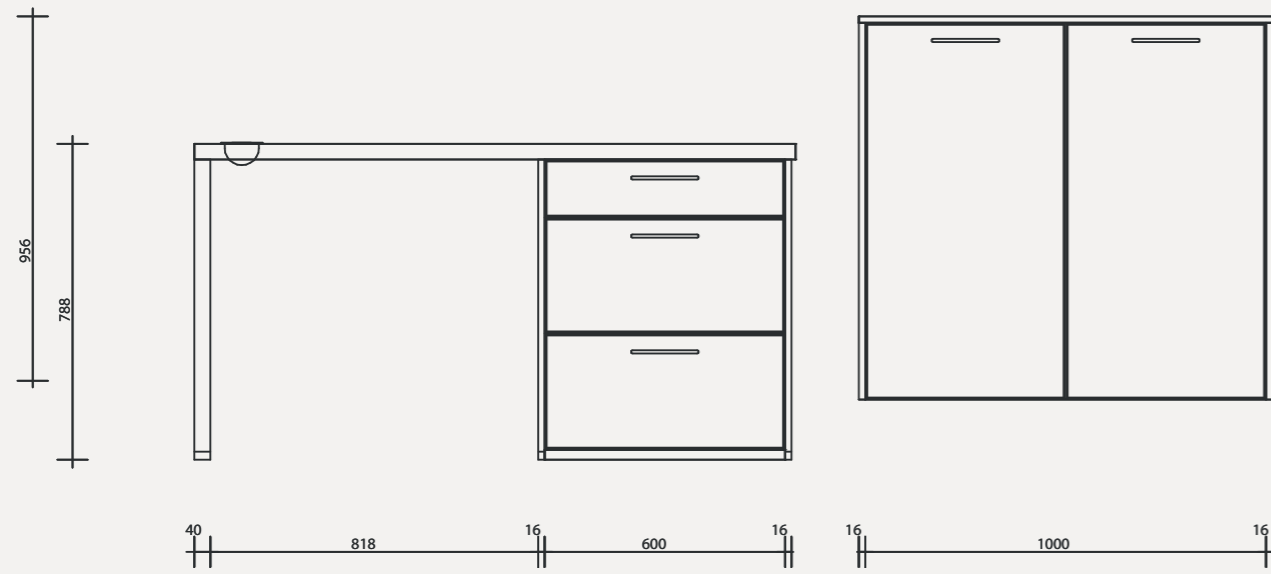

Illustrated:
Front: Cora 187 Grain cognac, worktop: 891 Grain cognac, handle: 794 Bow handle, stainless steel coloured