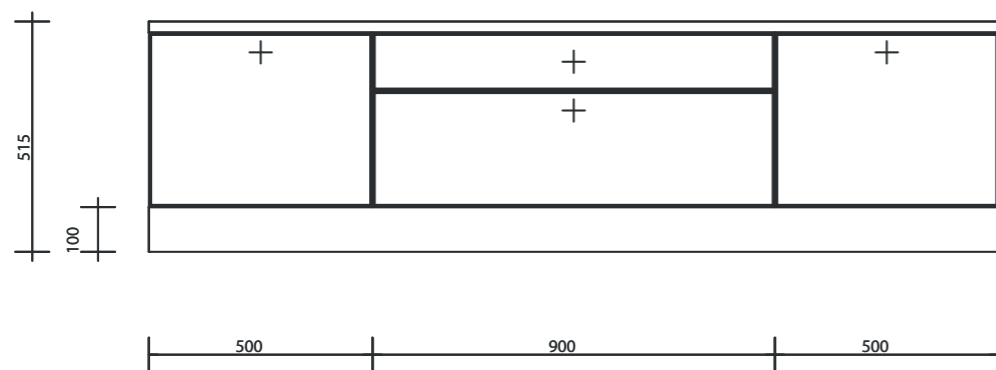

Abbreviation	Description
1x UA5039	Pull-out base unit
1x USA9039	Pull-out base unit
1x UA5039	Pull-out base unit
1x ABQ25	Top panel