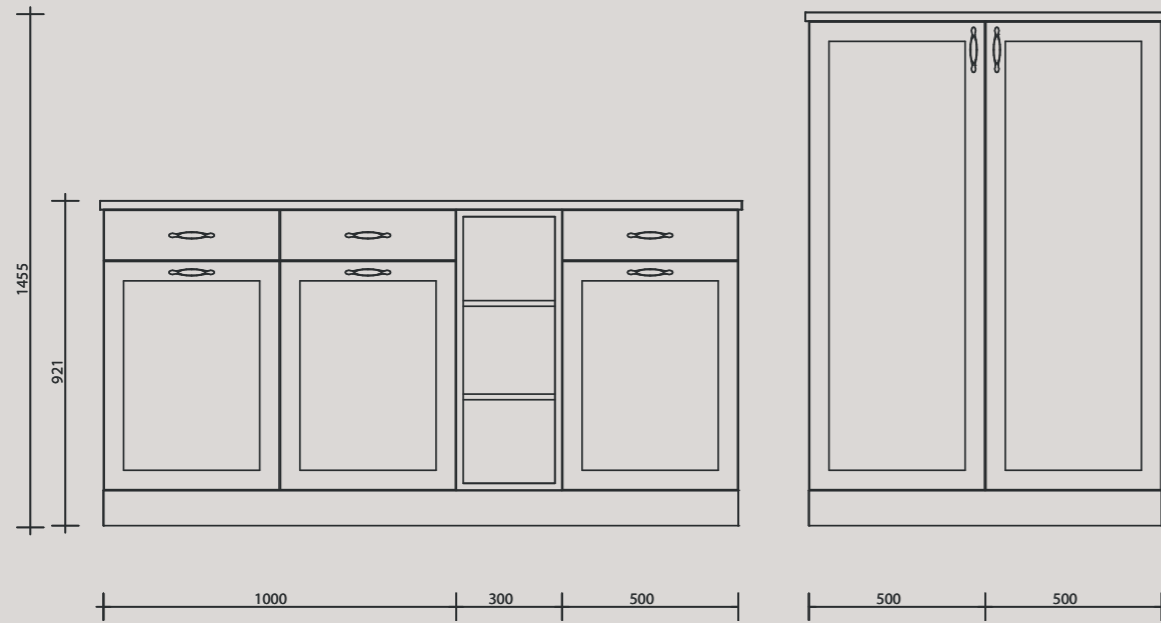

Illustrated:
Front: Sophie 373 Greige silky matt, worktop: Tibet 964, handle: 513 Bow handle, brass