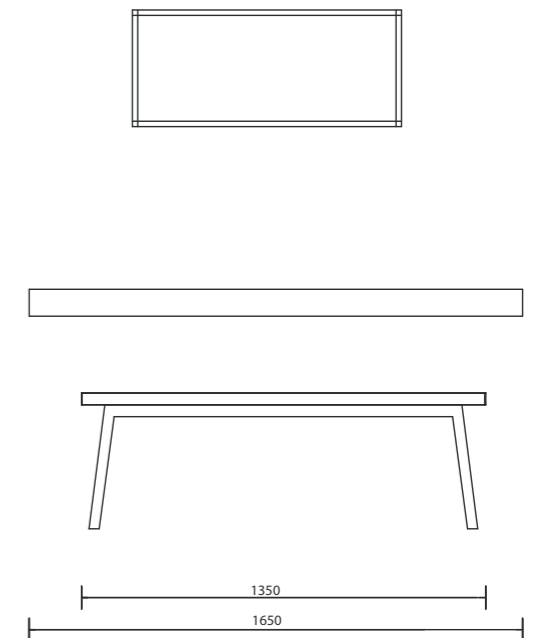

Abbreviation	Description
4x ZSF15S	Metal plinth leg, square
1x WMQ16	Side panel material variable
1x H10065	Wall unit
1x WMQ16	Side panel material variable
2x ZBGS	Bench base frame with inclined leg
1x ZTGS	Table base frame with inclined leg
2x HG5091	Wall unit
2x MAEL91	Built-in LED light
2x HRSCS9039	Smart Cube shelf unit
1x ABQ25	Top panel
2x APPG60	Worktop
1x AP90PG90	Worktop
2x MPDB	TIP-ON push-to-open fitting