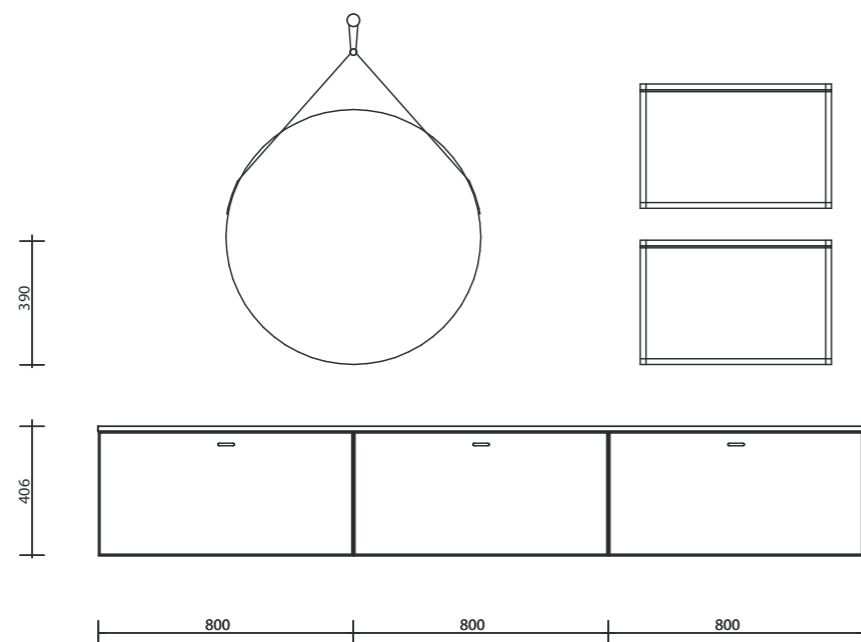

Abbreviation	Description
4x ZSF15S	Metal plinth leg, square
1x WMQ16	Side panel material variable
1x H10065	Wall unit
1x WMQ16	Side panel material variable
2x ZBGS	Bench base frame with inclined leg
1x ZTGS	Table base frame with inclined leg
2x HG5091	Wall unit
2x MAEL91	Built-in LED light
2x HRSCS9039	Smart Cube shelf unit
1x ABQ25	Top panel
2x APPG60	Worktop
1x AP90PG90	Worktop
2x MPDB	TIP-ON push-to-open fitting