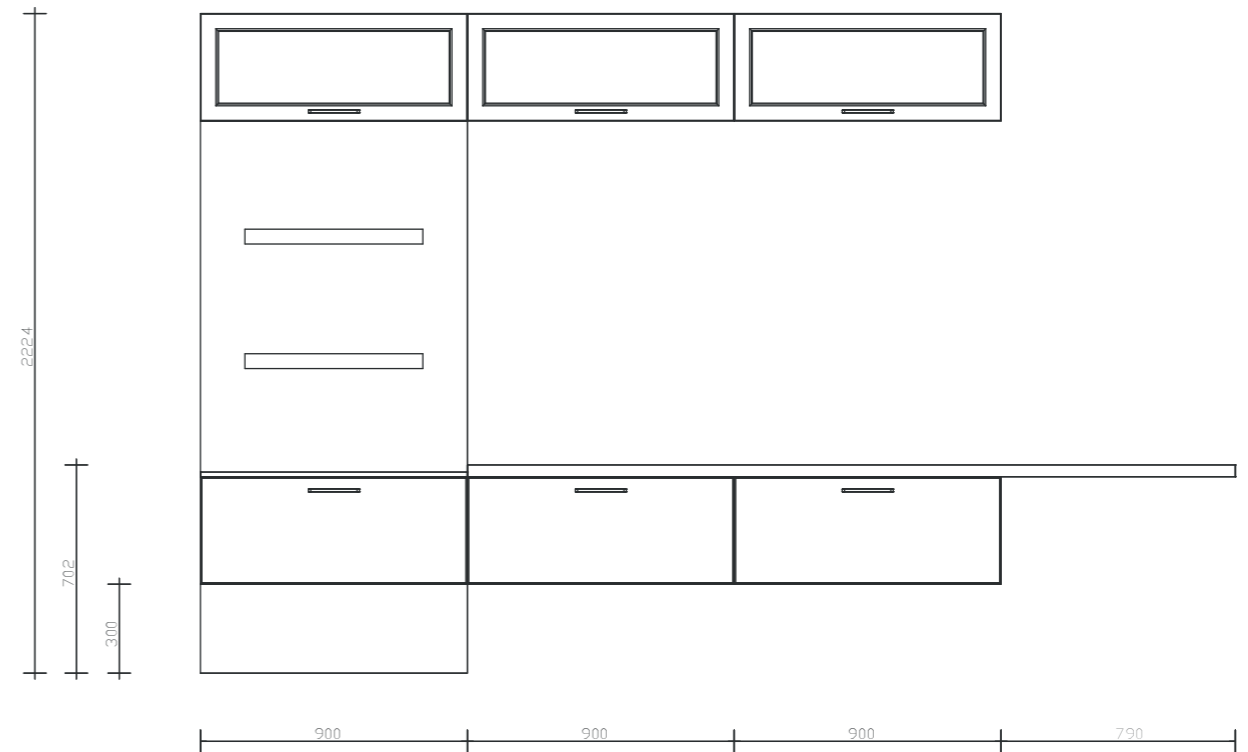

Abbreviation	Description
2x NIVQ	Splashback in worktop decor
3x LHB9036	LINEA short wall unit
2x ZRGL60E	Shelf light fixture DENVER
3x LHKG9036FR	LINEA short wall unit
1x ABQ16	Top panel
1x ABQ40	Top panel