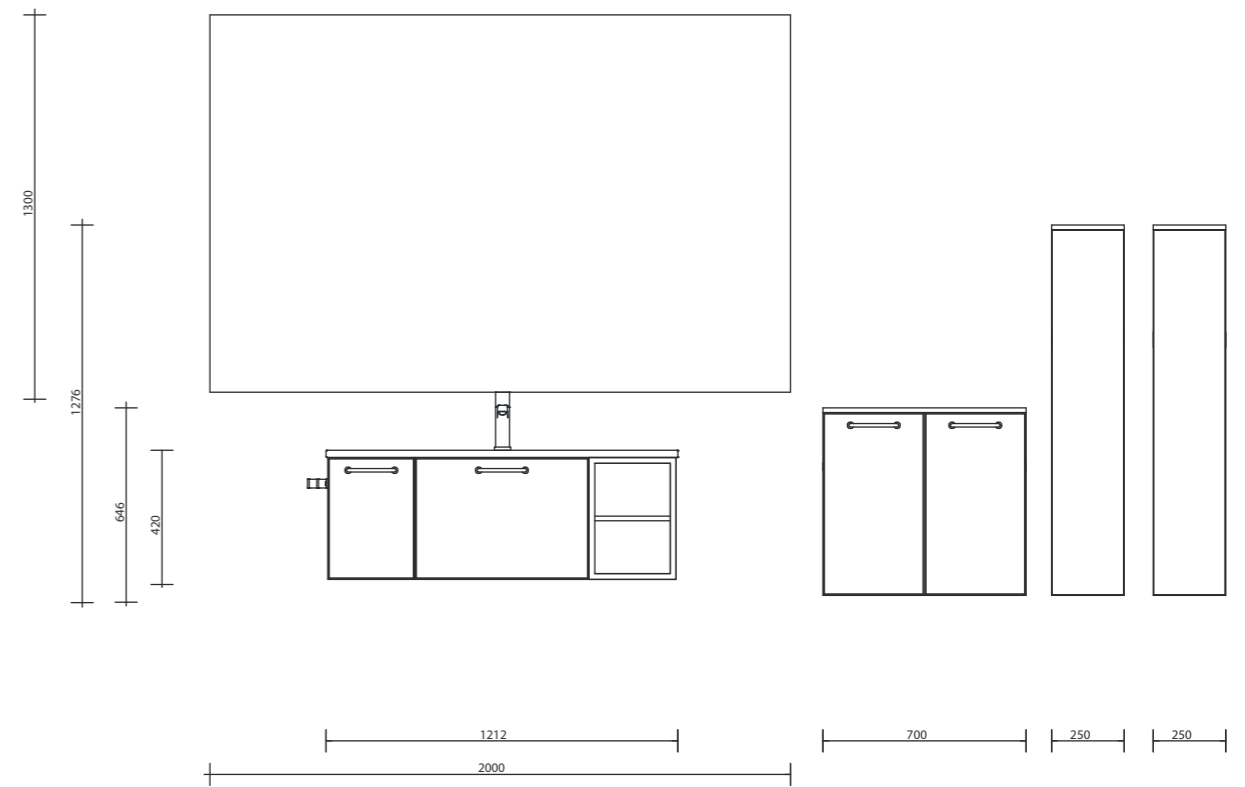

Abbreviation	Description
1x HHS07238S	Towel rail
1x CLUS4TV44	Base unit
1x CLWTU460AIS44	Washbasin vanity unit
1x CLUR4V44	Base shelf unit
1x VMWTCU4618	CUBUS 2.0 cast mineral washbasin
1x A06M	AMAZONAS mixer tap
1x WES64702TWK35	Laundry unit
2x MB1225ST20	Maxiboard
1x SPV46	Wall mirror

Illustrated:
Front: 234 Greige, handle: 790 Bow handle, brushed brass