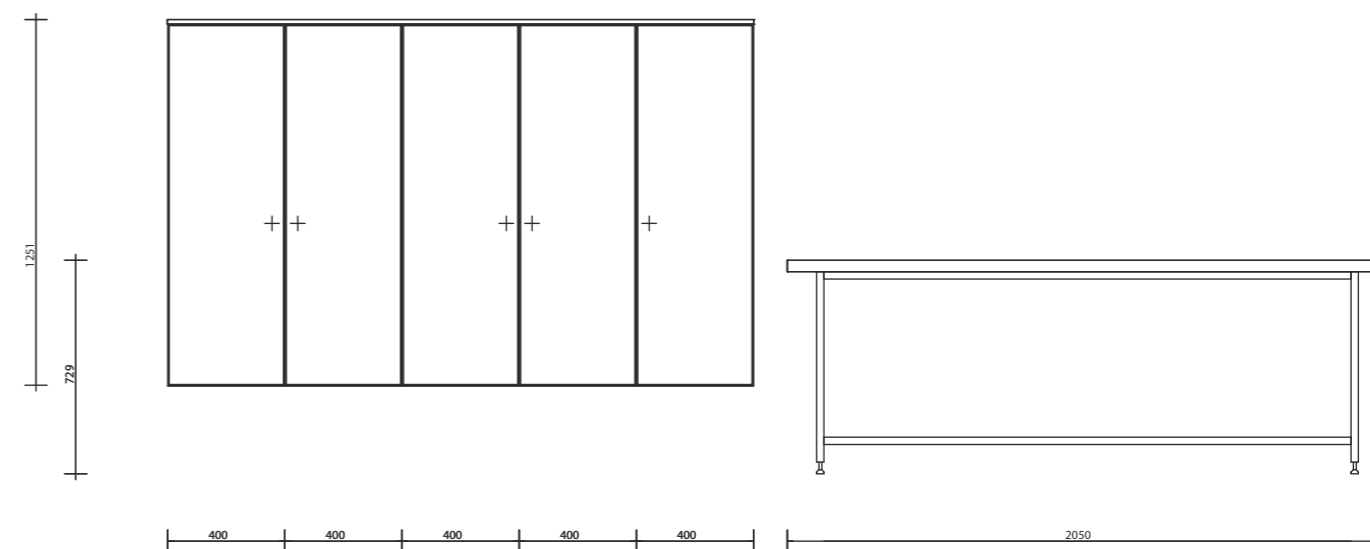

Abbreviation	Description
5x H40124	Wall unit
5x MPDB	TIP-ON push-to-open fitting
2x ZIDT6069	Side frame for table base frame
2x ZIDQT18060	Cross-bars, industrial design
1x ABQ16	Top panel
1x APPG90	Worktop