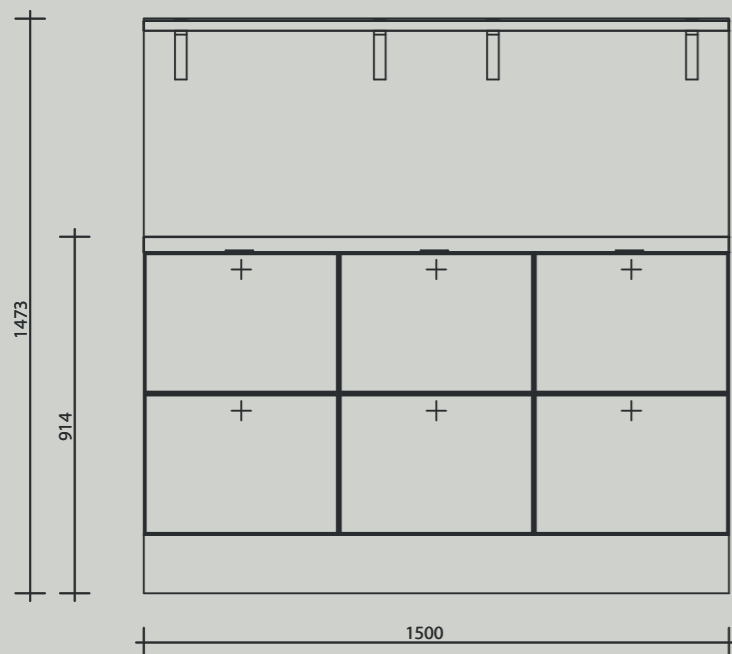

"Whether coffee, cappuccino or espresso, this is where barista dreams come true."

Abbreviation	Description
3x LU2A50	LINEA pull-out unit
2x ZWH2S	Metal wall bracket
1x NIVQ	Splashback in worktop decor
1x ABQ25	Top panel
1x APPG60	Worktop
6x 402	Auxiliary handle, black

Illustrated:
Front: Cindy 237 Sage silky matt, worktop: Rock pebble 883,
Handle: 402 Auxiliary handle, black