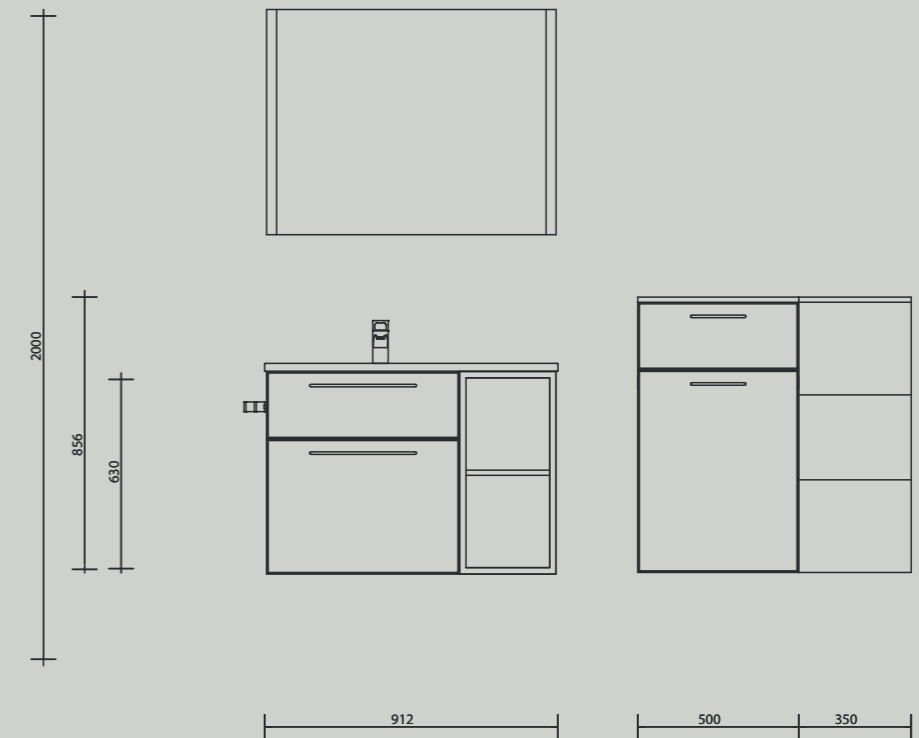

Abbreviation	Description
1x HHS07238S	Towel rail
1x CLWTU6602AS44	Washbasin vanity unit
1x CLUR6V44	Base shelf unit
1x VMWTFU4612	FUTURA 2 cast mineral material washbasin
1x A04S	TIBER mixer tap
1x HB85502A35	Highboard
1x WR85V3F35	Highboard open space-filler shelf unit
1x SPF0679046	Wall mirror

Illustrated:
Front: 202 Natural oak, handle: 261 Handle combination, bow handle, black matt