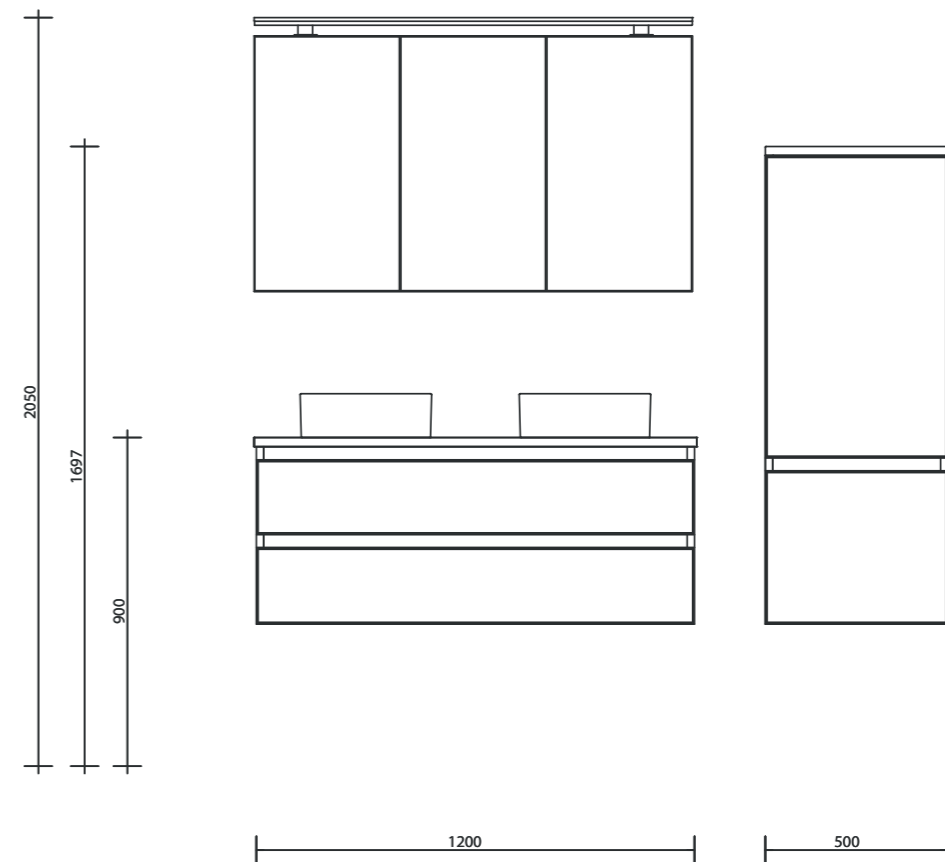

"Timeless, vibrant and natural – our combination of black & white."

Abbreviation	Description
2x CLKWTBA36	BARI ceramic washbasin
1x PWTU4122A2S48	Washbasin vanity unit
1x CLWTP25VB	Washbasin top panel
1x PMB12502T35	Maxiboard
1x SPSD7123T14	Mirror cabinet
1x ALO612S	ELBA LED top-mounted light

BADEA