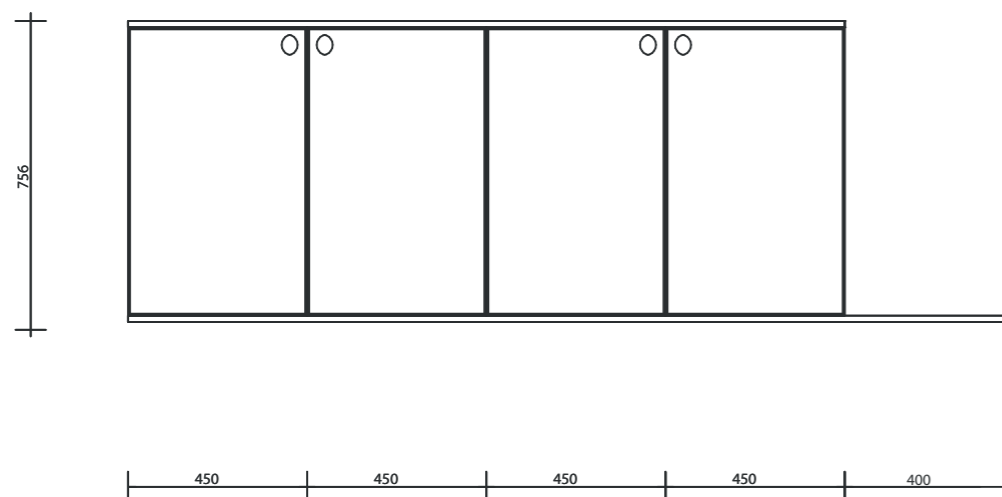

Abbreviation	Description
4x H4572	Wall unit
1x ABQ16	Top panel
1x ABQ16	Top panel

Illustrated:
Front: Cindy 242 Coral, handle: 122 Knob, stainless steel coloured