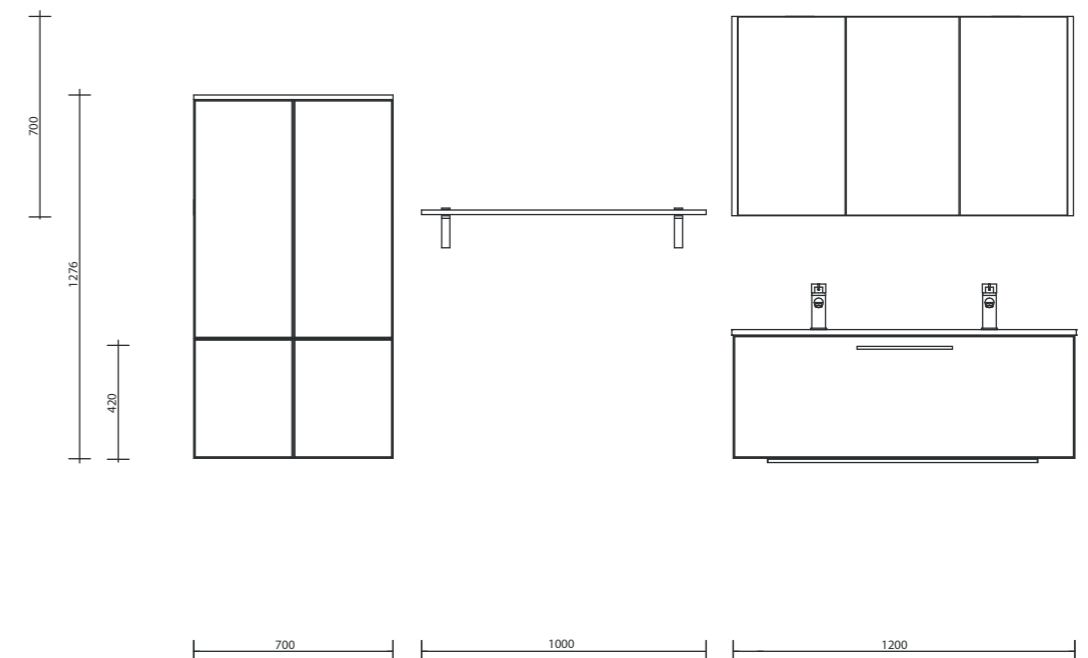

Abbreviation	Description
1x MB12704T35	Maxiboard
1x CLKDWTED122	EDEN ceramic washbasin
2x A07C	COLORADO mixer tap
1x ULWTU95	Built-under LED lamp
1x CLWTU412A12S45	Washbasin vanity unit
1x CLWBV16	Wall shelf
1x SPSDB057123T14	Mirror cabinet
1x WH2E	Metal wall bracket

"Modern home living in a timelessly stylish look – Japandi design."