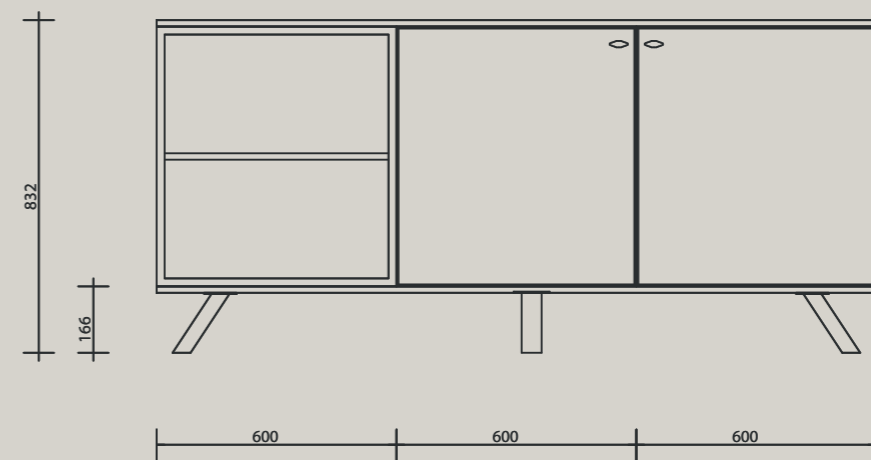

Abbreviation	Description
1x HRV6065	Space-filler unit between wall cabinets
2x H6065	Wall unit
4x ZSF15S	Metal plinth leg, square
1x ZSF615-1S	Metal plinth leg, square
2x ABQ16	Top panel

Illustrated:
Front: Baku 233 Storm grey silky matt, handle: 125 Knob anthracite antique

"Our storm grey colour shade brings calm and serenity to your four walls."