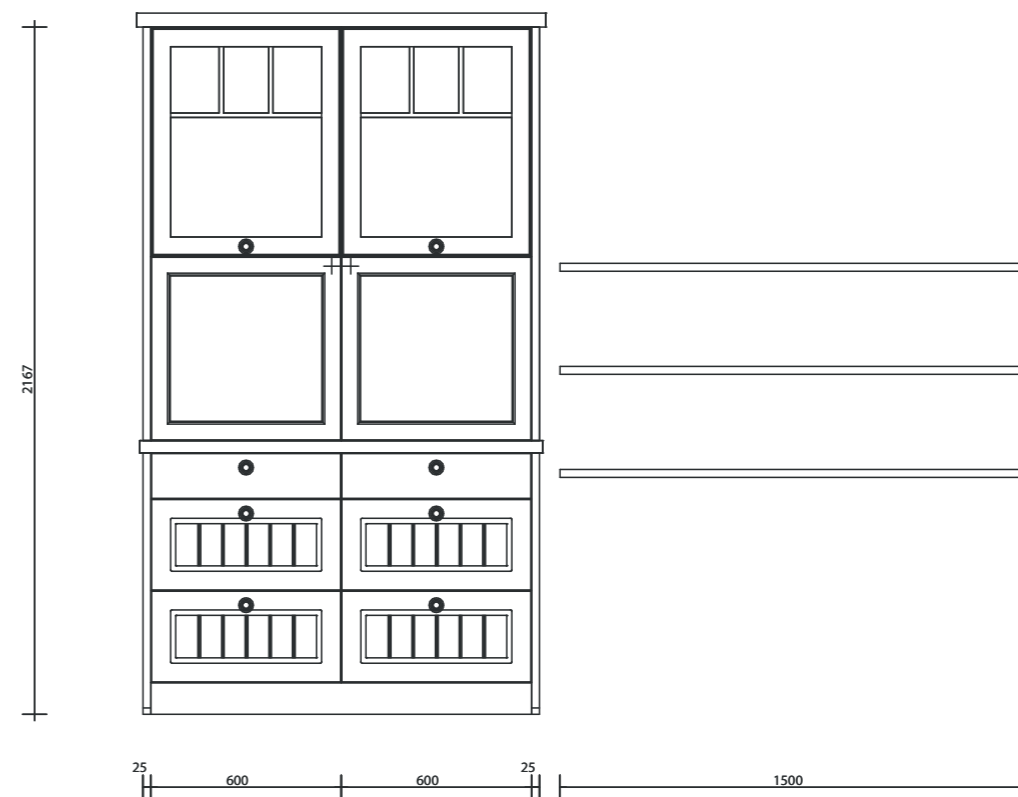

Abbreviation	Description
3x WSB2520	Slip-on panel shelf
2x WU2572	End panel for base unit
2x US2A60	Pull-out base unit
2x WMQZ25	Side panel material variable
2x HG6058	Glass wall unit
4x MAESTO1LRS	Built-in LED light, round
2x HG6072	Glass wall unit
1x KPV33	Cornices
2x ZDB	TIP-ON push-to-open fitting
1x APPG60	Worktop

"Modern smoky glass adds a statement bringing a new look to the classic country-kitchen dresser."