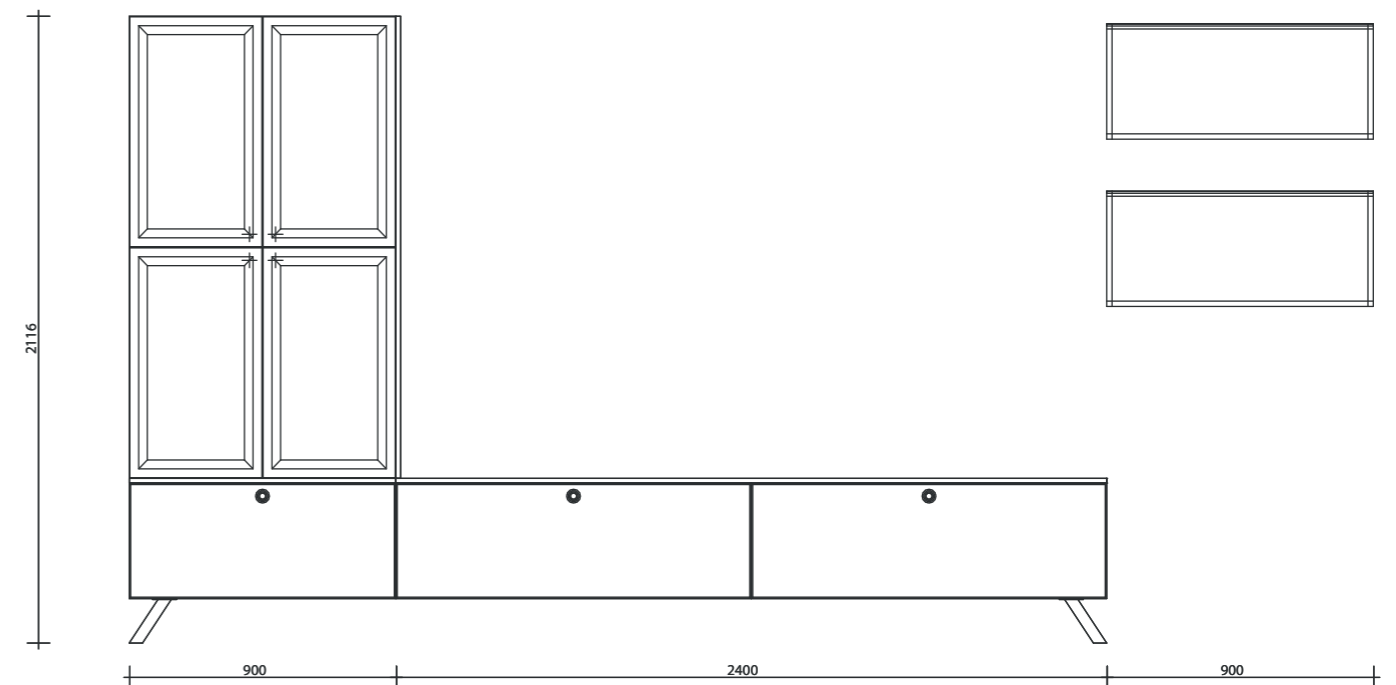

Abbreviation	Description
4x ZSF15S	Metal plinth leg, square
2x HG9078ER	Glass wall unit
1x WMQZ16	Side panel material variable
1x HB9039	Wall unit
2x HB12039	Wall unit
4x MPDB	TIP-ON push-to-open fitting
2x HRSCS9039	Smart Cube shelf unit
2x MAEL78	MALINDI EMOTION
1x ABQ16	Top panel
1x ABQ16	Top panel