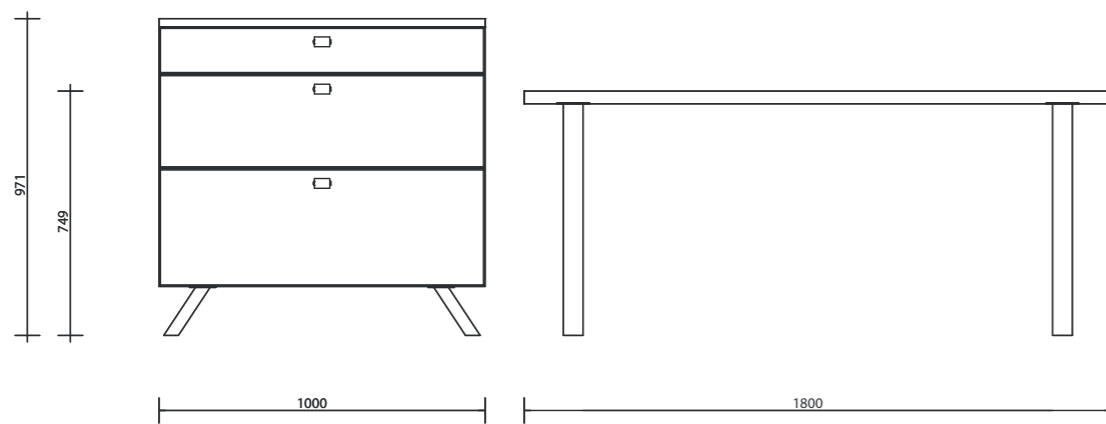

"Our lowboard is practical, versatile and adds a stylish feature to any entrance zone."

Abbreviation	Description
2x LUA60	LINEA pull-out unit
5x KVQKS	Carcase material
2x ABQ16	Top panel

Illustrated:  
Front: Cindy 239 White silky matt, handle: 318 Knob, natural oak