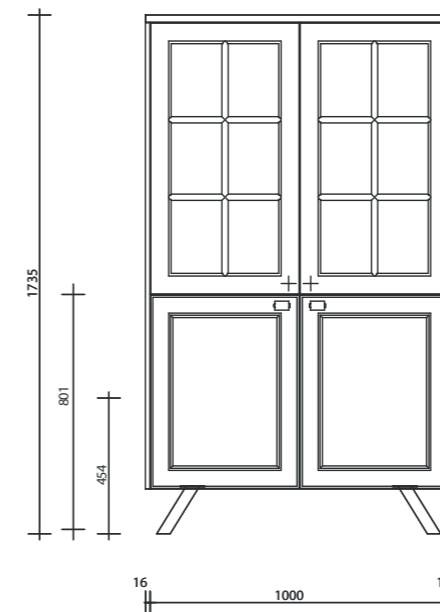

Abbreviation	Description
4x ZSF15S	Metal plinth leg, square
1x WMQ16	Side panel material variable
1x H10065	Wall unit
1x WMQ16	Side panel material variable
2x ZBGS	Bench base frame with inclined leg
1x ZTGS	Table base frame with inclined leg
2x HG5091	Wall unit
2x MAEL91	Built-in LED light
2x HRSCS9039	Smart Cube shelf unit
1x ABQ25	Top panel
2x APPG60	Worktop
1x AP90PG90	Worktop
2x MPDB	TIP-ON push-to-open fitting