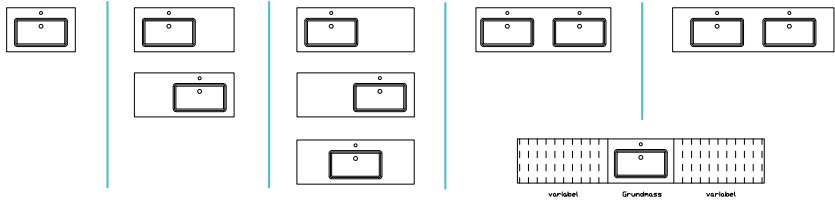

+ MINERAL MARBLE WASHBASINS *

D 500 mm

VARIABLE WIDTH
Mineral marble washbasins can be planned with various sizes up to 2800 mm