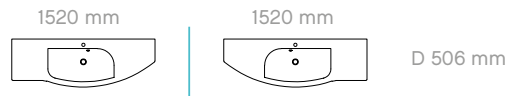

## + GLASS WASHBASINS \*

Sparkling washbasin decors

 Black metallic

 Metallic grey

 White

 Glass Optiwhite

Glass washbasin only available in 1520 mm width in right/left style.

**WANT TO KNOW MORE?**