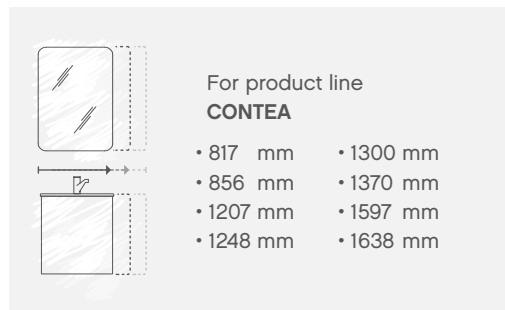

WASHBASIN WIDTHS