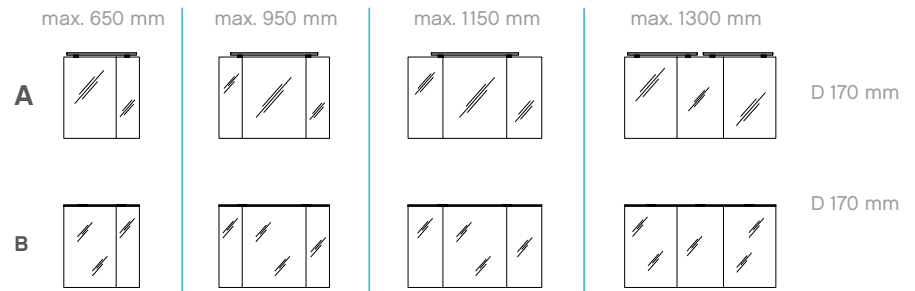

RANGE OVERVIEW

MIRROR CABINETS WITH LED LIGHT