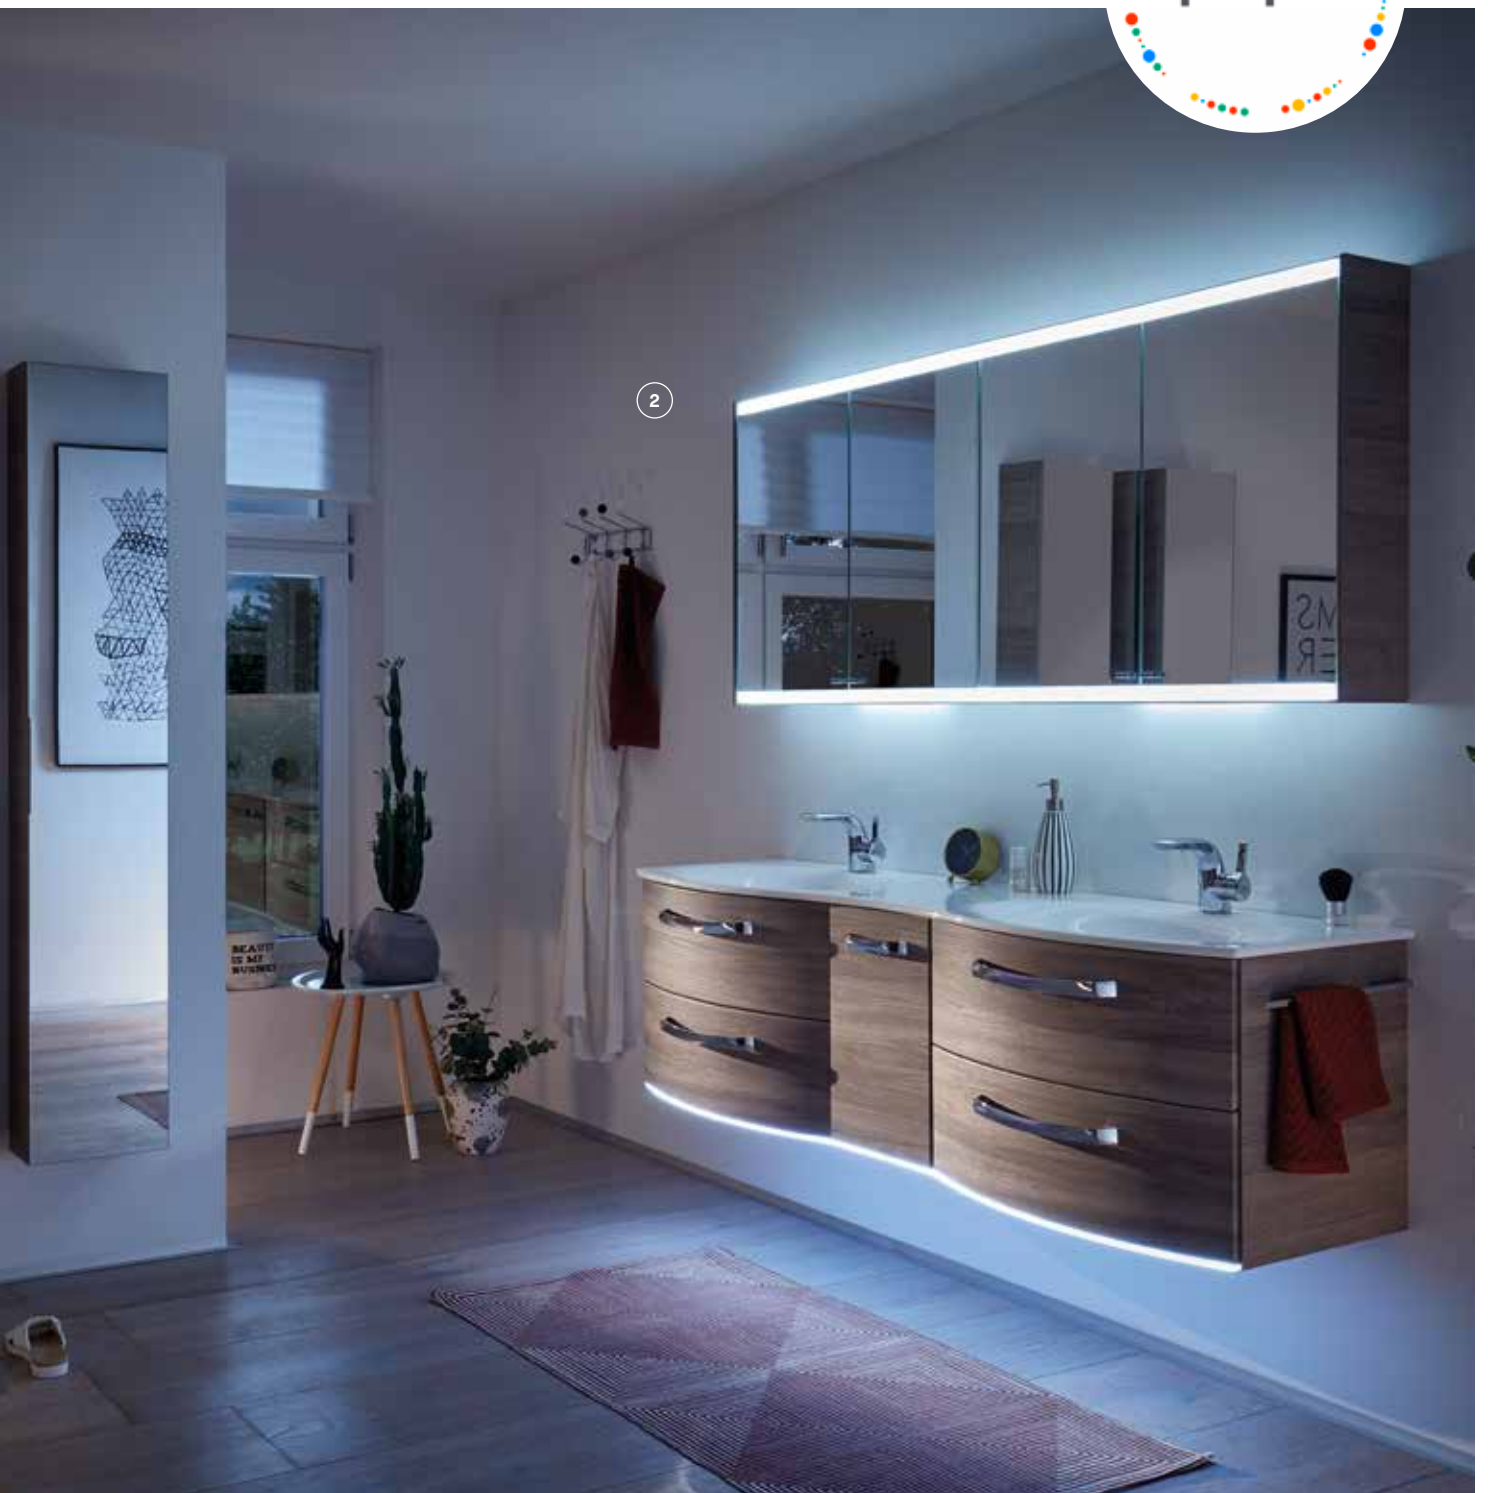

For more impressions, open Pinterest symbol and tap on the camera icon

- ① **WASH AREA:** 1210 mm wide
  FRONT: steel grey metallic
  CARCASS: steel grey
  WASHBASIN: mineral marble
  MIRROR CABINET: including LED top lights

- ② **WASH AREA:** 1730 mm wide
  FRONT: sanremo oak, horizontal effect
  CARCASS: sanremo oak, horizontal effect
  DOUBLE WASHBASIN: mineral marble double washbasin
  MIRROR CABINET: including LED light in the doors at the top and bottom