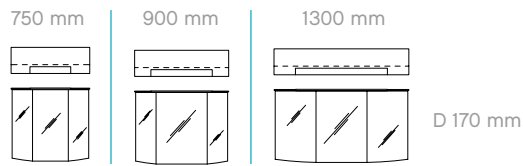

RANGE OVERVIEW

MIRROR CABINETS WITH LED CANOPY