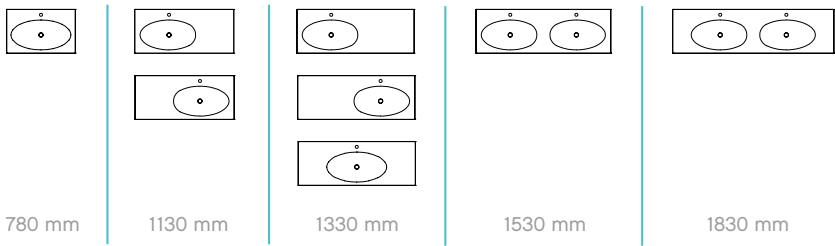

+ KRION WASHBASINS *

780 mm

1130 mm

1330 mm

1530 mm

1830 mm

D 498 mm

WASHBASIN WIDTHS

For product line **SERIES 6010**

- 780 mm
- 1130 mm
- 1330 mm
- 1530 mm
- 1830 mm

HANDLES

Style GL
without handle

Style P1
with handle:
chrome gloss

WANT TO KNOW MORE?

Scan the QR code and discover more details at www.pelipal.com