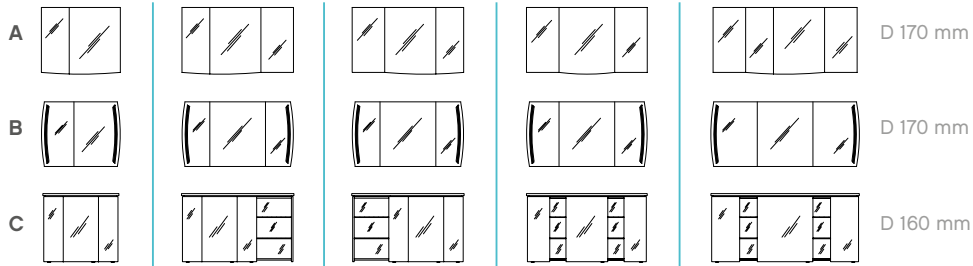

RANGE OVERVIEW

MIRROR CABINETS WITH LED LIGHT