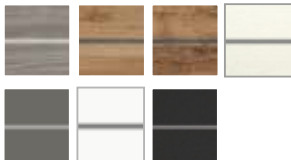

GROOVE COLOUR: