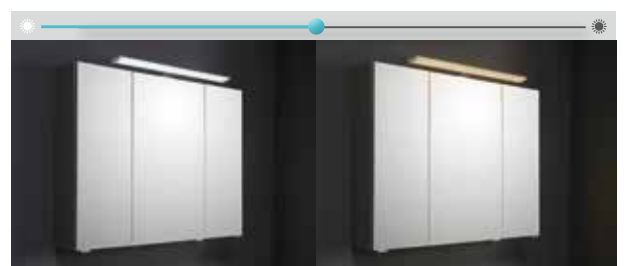

LEDconnect

DIMMABLE BRIGHTNESS