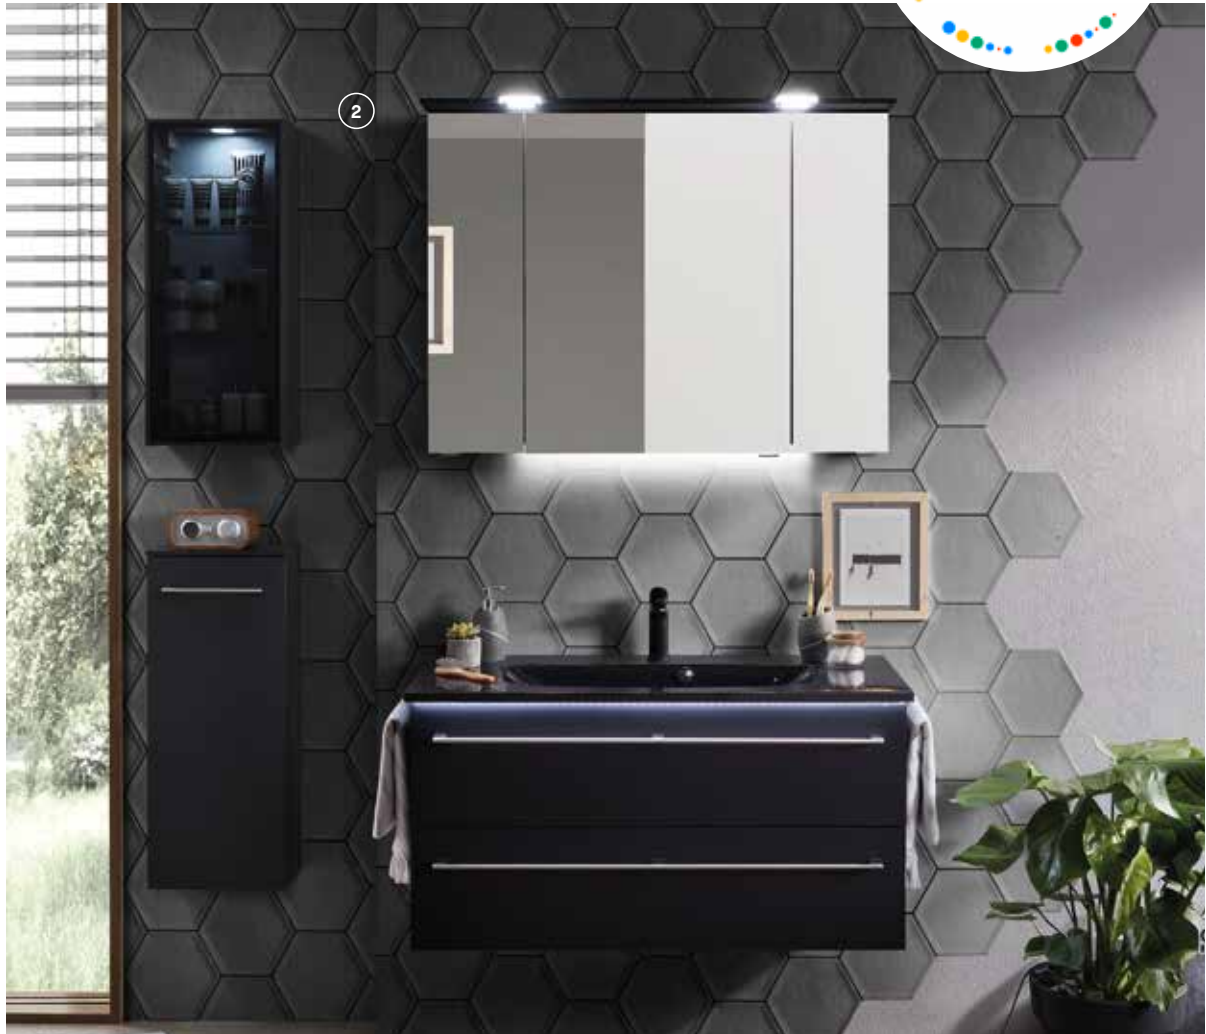

For more impressions, open Pinterest symbol and tap on the camera icon

- ② **WASH AREA:** 970 mm wide
- **FRONT:** black matt select PG2
- **CARCASS:** black matt touch
- **WASHBASIN:** mineral marble, black metallic
- **MIRROR CABINET:** incl. LED lighting in the canopy