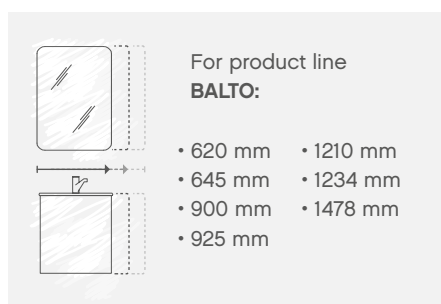

WASHBASIN WIDTHS