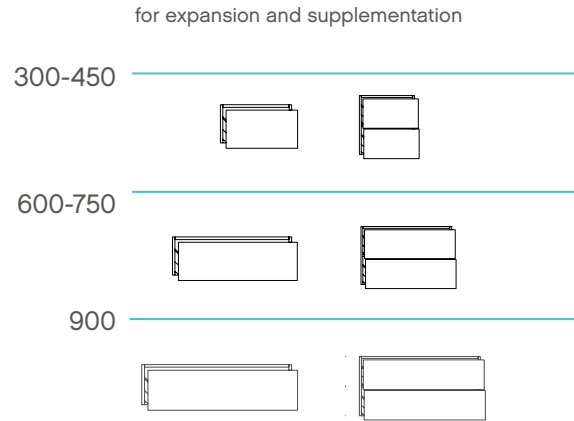

3. STEP: choose a matching VANITY UNIT