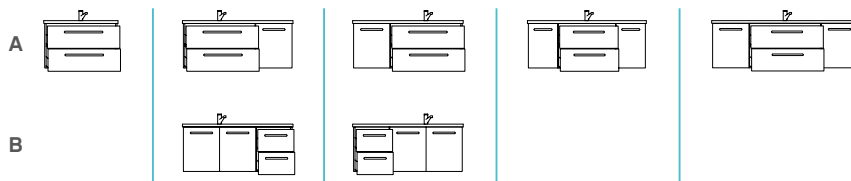

WASHBASIN UNITS WITH PULL-OUTS AND DOORS