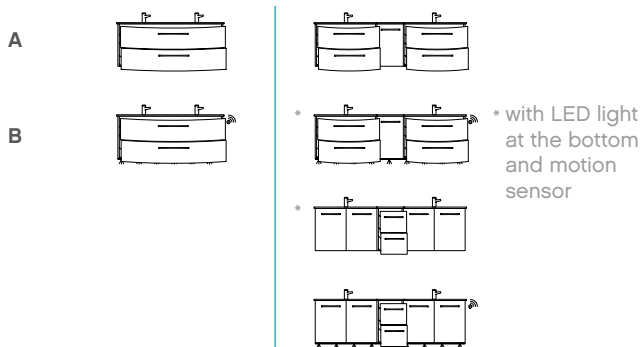

WASHBASIN UNITS WITH DOORS AND PULL-OUTS

+ MINERAL MARBLE WASHBASINS *