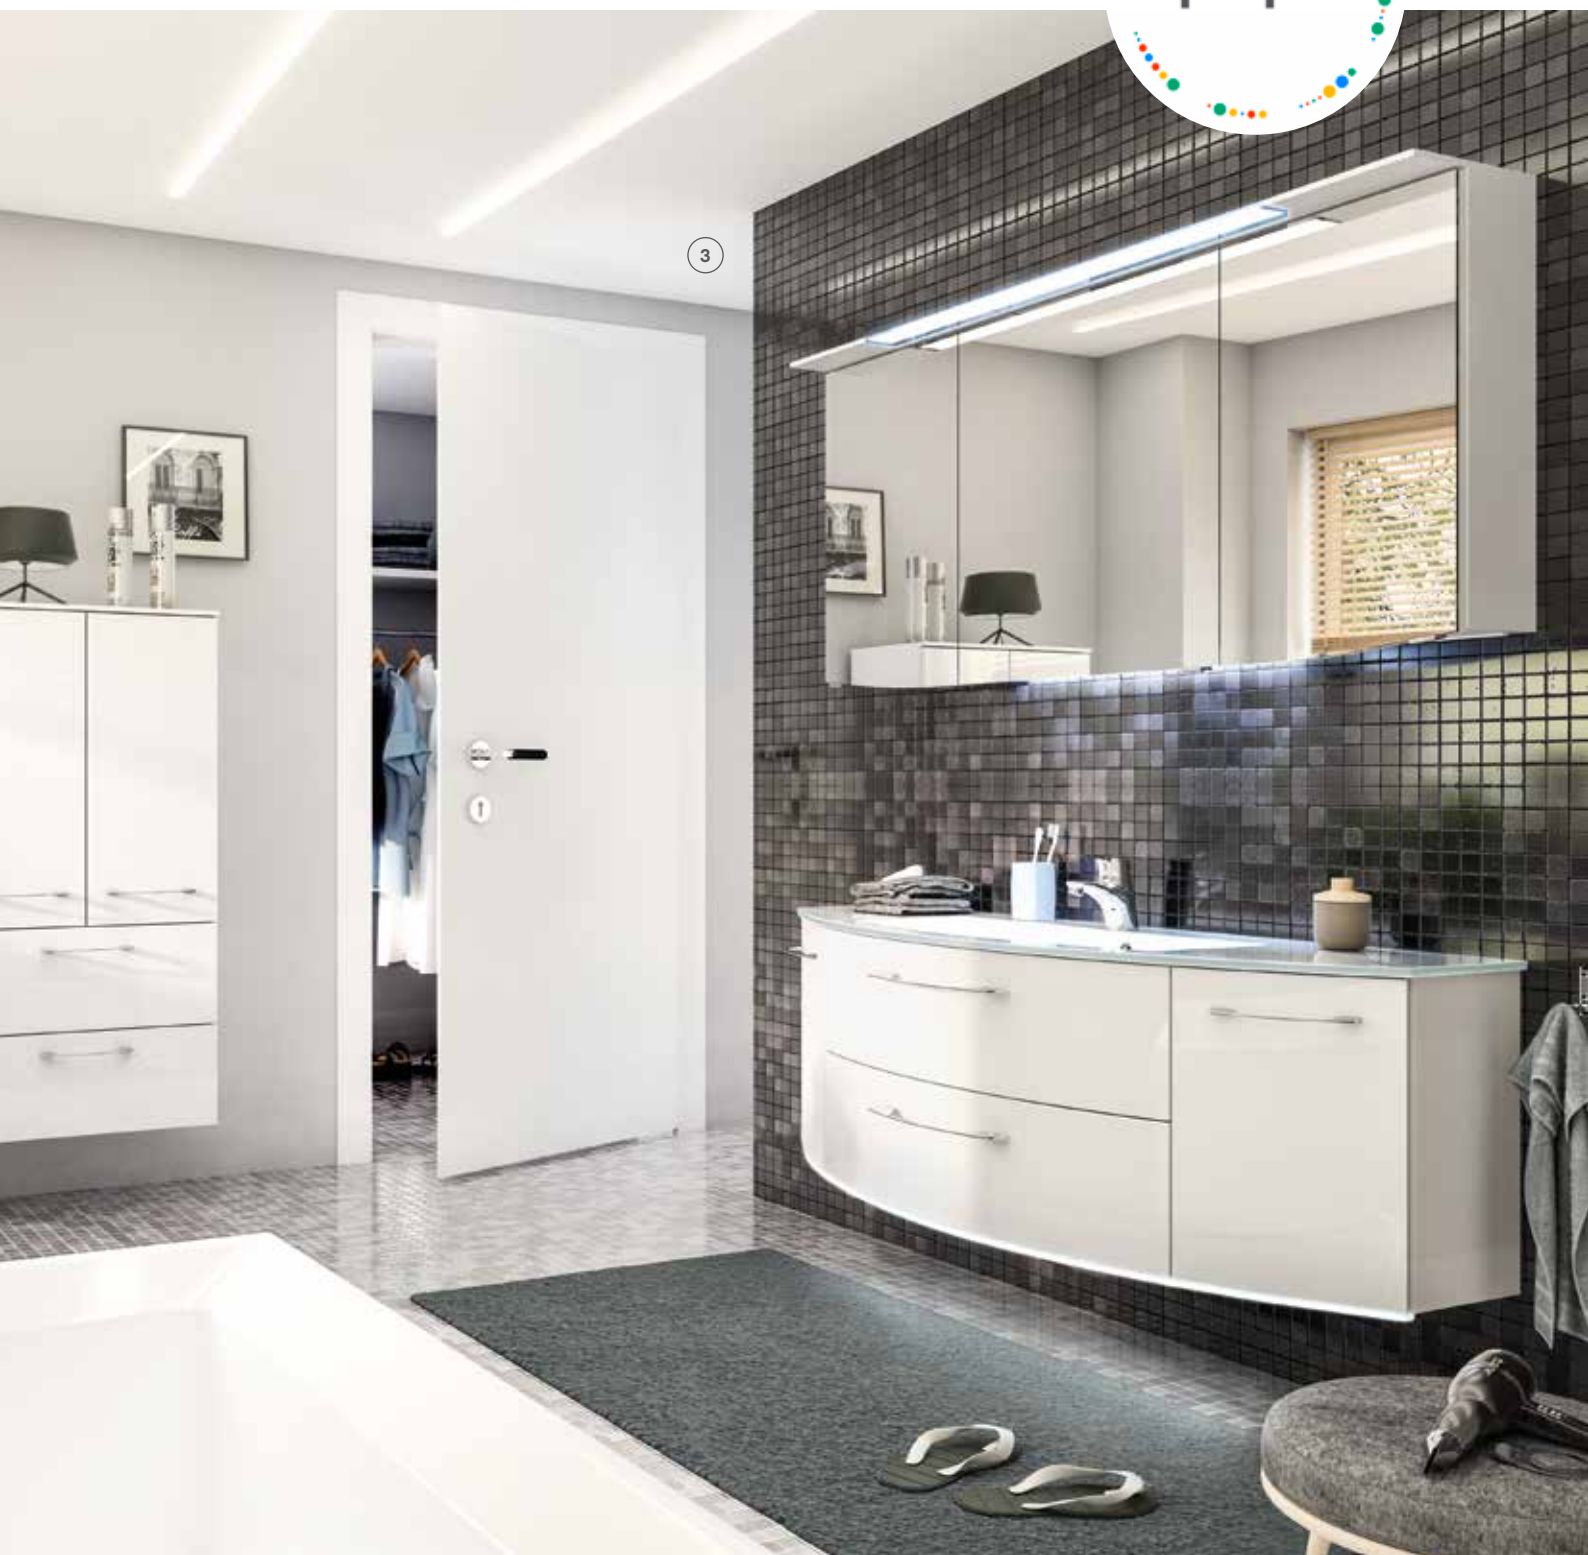

For more impressions, open Pinterest symbol and tap on the camera icon

3

- 3 **WASH AREA:** 1410 mm wide
- **FRONT:** white high gloss
- **CARCASS:** white high gloss
- **WASHBASIN:** glass
- **MIRROR CABINET:** 3-door, including LED canopy