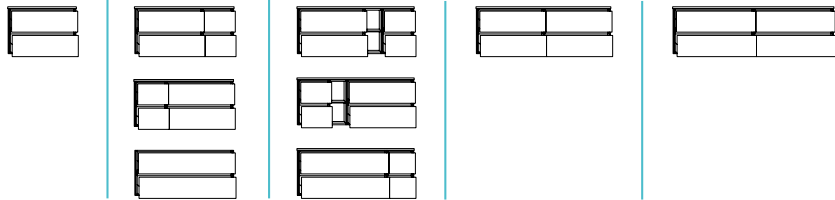

RANGE OVERVIEW

SURFACE MIRROR

VARIABLE WIDTH
from 800-2000 mm

MIRROR CABINETS WITH LED LIGHT

Available with and without LED profile (right and left)

	max. 840 mm	max. 1140 mm	max. 1340 mm	max. 1540 mm	max. 1840 mm	
A						D 176 mm
B						D 176 mm
C						D 176 mm

WASHBASIN UNITS WITH PULL-OUTS

Available with and without LED profile with motion sensor for recessed handles