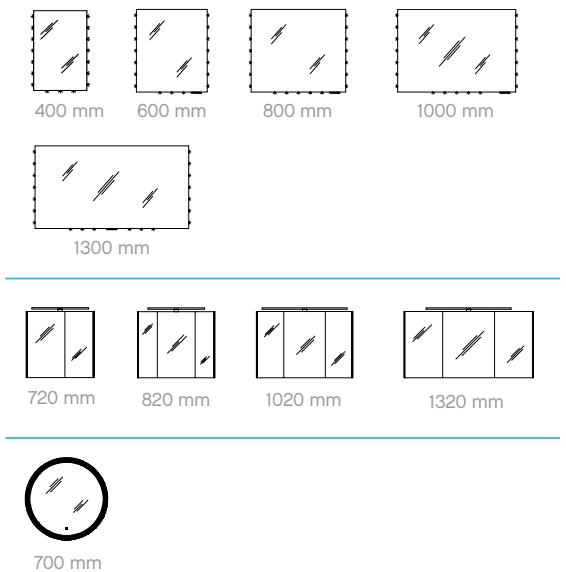

UNIVERSAL RANGES (Excerpt)

universal functional mirrors S15-S21 and mirror cabinets S5-S50