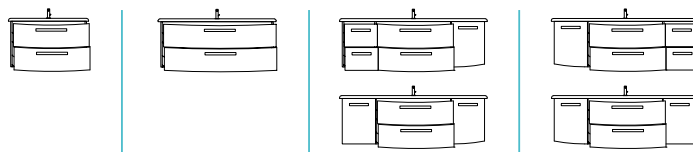

WASHBASIN UNITS WITH DOORS AND PULL-OUTS