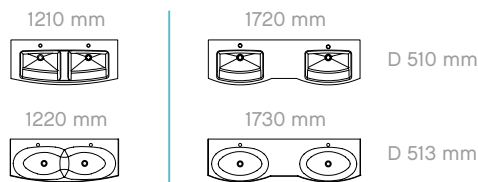

WANT TO KNOW MORE?

Scan the QR code and discover more details at www.pelipal.com