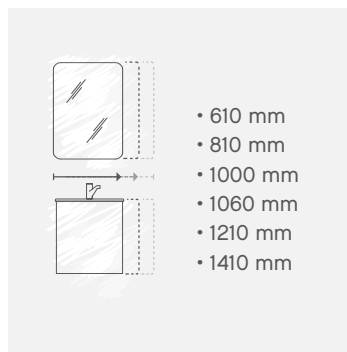

FRONT AND CARCASS DECORS

RANGE OVERVIEW

FUNCTIONAL MIRROR

max. 610 mm

max. 810 mm

max. 1000 mm

max. 1210 mm

max. 1410 mm

max. 1510 mm

MIRROR CABINETS

A

D 170 mm

B

D 157 mm

C

D 170 mm

WASHBASIN UNITS WITH PULL-OUTS

A

D 455 mm

B

D 455 mm

C

D 455 mm

D

D 455 mm

+ CERAMIC WASHBASINS *

610 mm

810 mm

1060 mm

1210 mm

1410 mm

LED motion - optional

D 465 mm

WASHBASIN WIDTHS

- 610 mm
- 810 mm
- 1000 mm
- 1060 mm
- 1210 mm
- 1410 mm

HANDLES