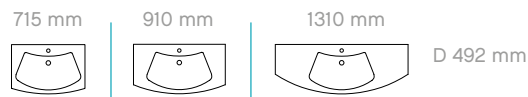

+ GLASS WASHBASIN *