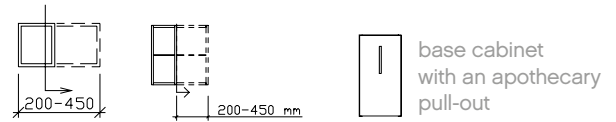

### 3. STEP: choose a matching VANITY UNIT

open shelf unit (variable width)