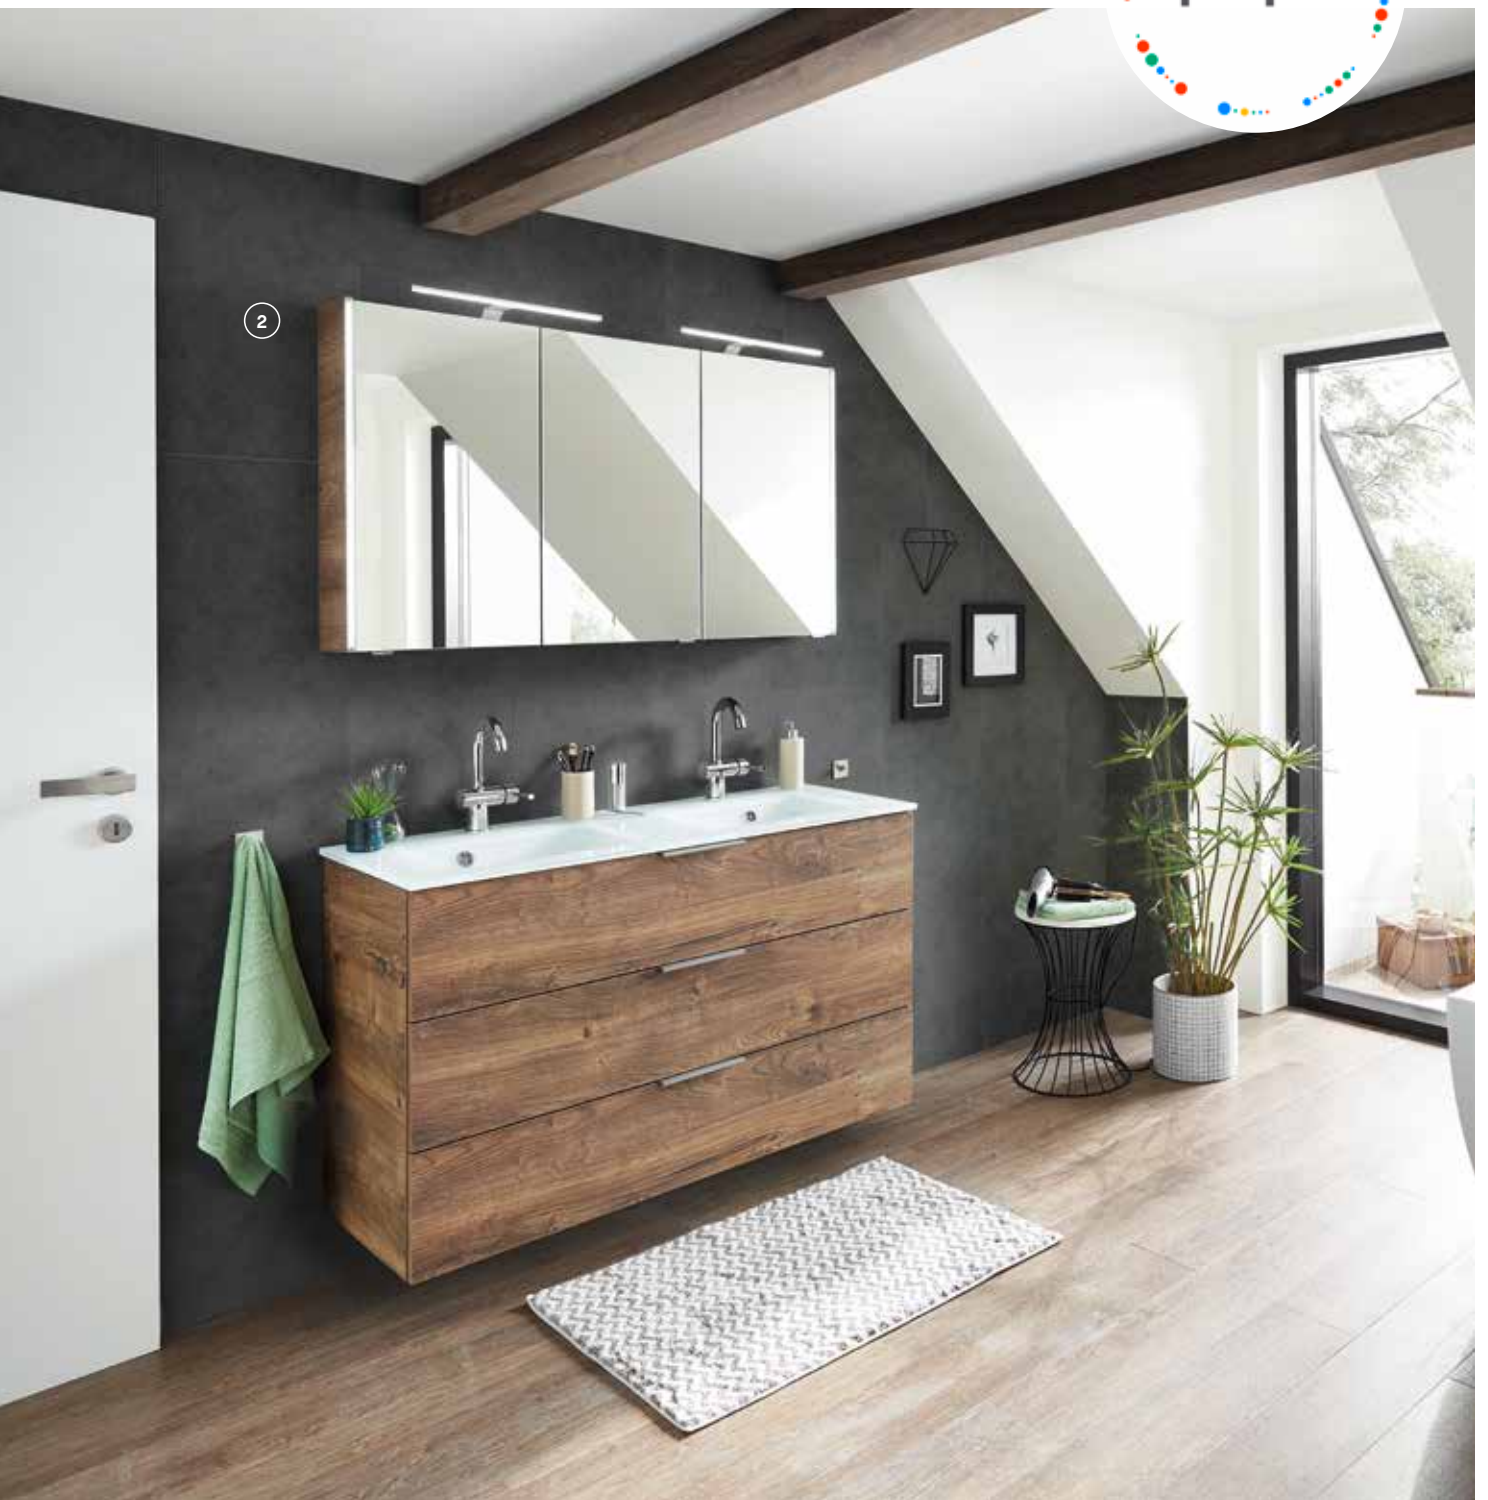

# SERIES 6110

SERIES 6110 offers everything bathroom furniture needs: elegant and straight lines, a large range of decors and widths, convenience and lots of storage in addition to innovative lighting technology. As new highlights, you can now customise and finish your bathroom with ele-

gant glass washbasins and mirror cabinets with side LED profile. In addition, the new decors such as basalt grey, Ribbeck oak or even Maroni are a trendy look for your personal spa.

For more impressions, open Pinterest symbol  and tap on the camera icon 