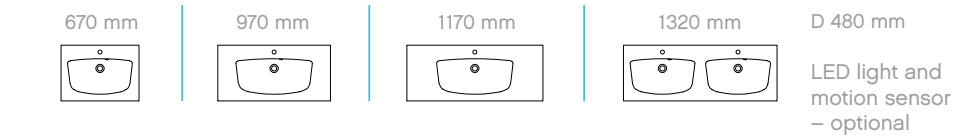

+ MINERAL MARBLE WASHBASINS *

WASHBASIN WIDTH

For product line
SERIES 6025:

- 670 mm
- 970 mm
- 1170 mm
- 1320 mm

WANT TO KNOW MORE?

Scan the QR code and discover more details at www.pelipal.com

FRONT PANEL AVAILABLE IN VARIOUS STYLES

EACH FRONT PANEL DECOR IS AVAILABLE IN THE FOLLOWING 3 STYLES:

1ST STYLE

front panel with groove in white or quartz grey and matching handle H1 or R1