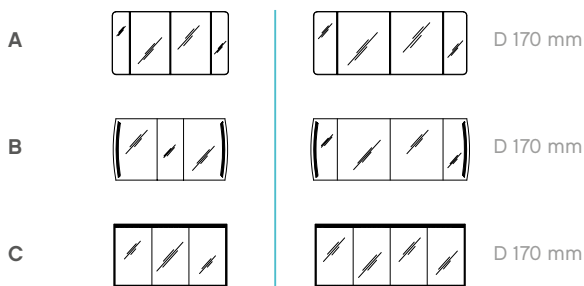

FRONT AND CARCASS DECORS

WASHBASIN WIDTHS

For product line
SERIES 7025:

- 1220 mm
- 1730 mm

HANDLES

RANGE OVERVIEW

MIRROR CABINETS WITH LED LIGHT