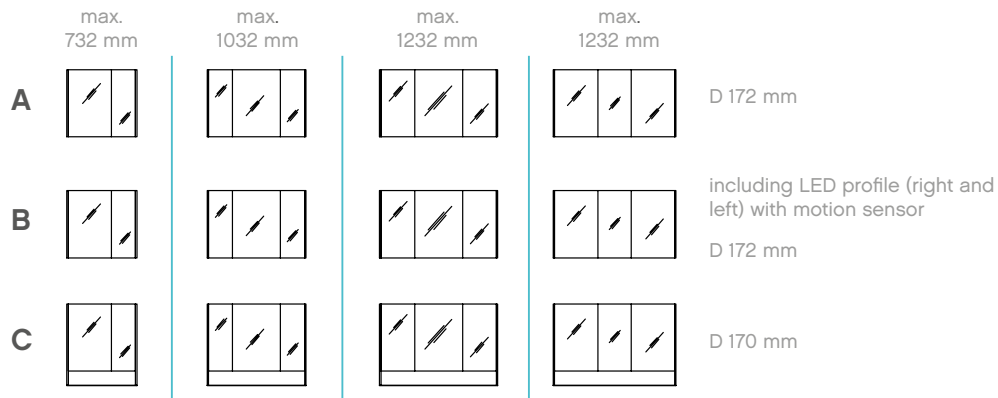

RANGE OVERVIEW

MIRROR CABINETS WITH LED LIGHT