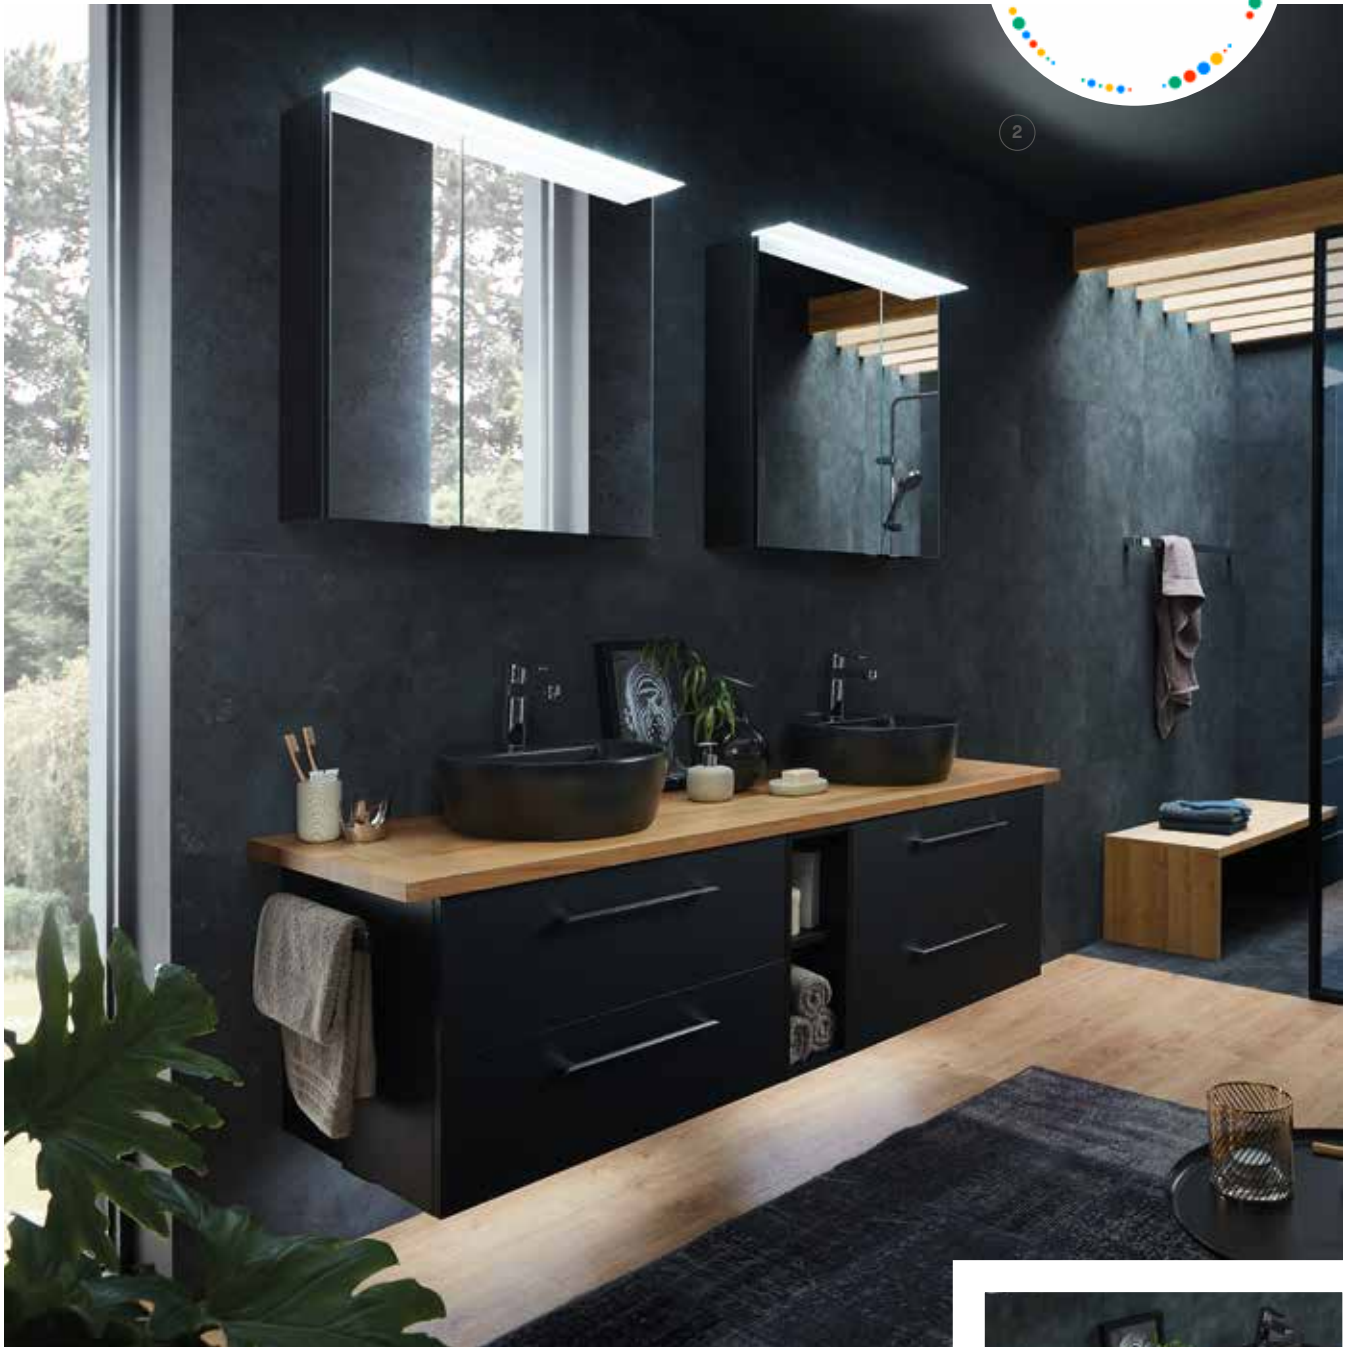

For more impressions, open Pinterest symbol and tap on the camera icon

2

1

WASH AREA: 1130 mm wide
FRONT: snow white gloss
CARCASS: white gloss
WORKTOP: solid wood oak
SIT-ON WASHBASIN: ceramic
MIRROR CABINET: including LED top light

2

WASH AREA: 1820 mm wide
FRONT: black matt select
CARCASS: black matt touch
WORKTOP: solid wood oak
SIT-ON WASHBASIN: ceramic
MIRROR CABINET: with acrylic canopy with LED lighting