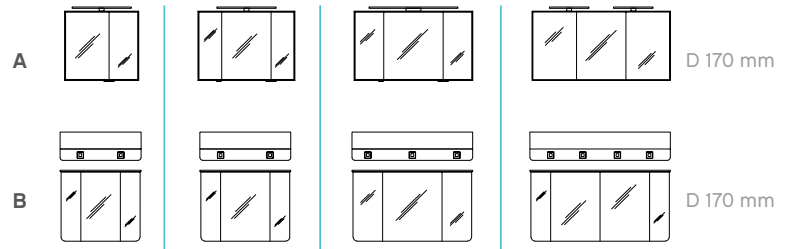

FRONT AND CARCASS DECORS

1

WASH AREA: 1220 mm wide
FRONT: graphite structure, horizontal effect
CARCASS: graphite structure, horizontal effect
WASHBASIN: ceramic
SURFACE MIRROR: including LED top light

WASHBASIN WIDTHS

For product line **SERIES 6005:**

- 820 mm
- 970 mm
- 1220 mm
- 1370 mm

RANGE OVERVIEW

MIRROR CABINETS WITH LED LIGHT