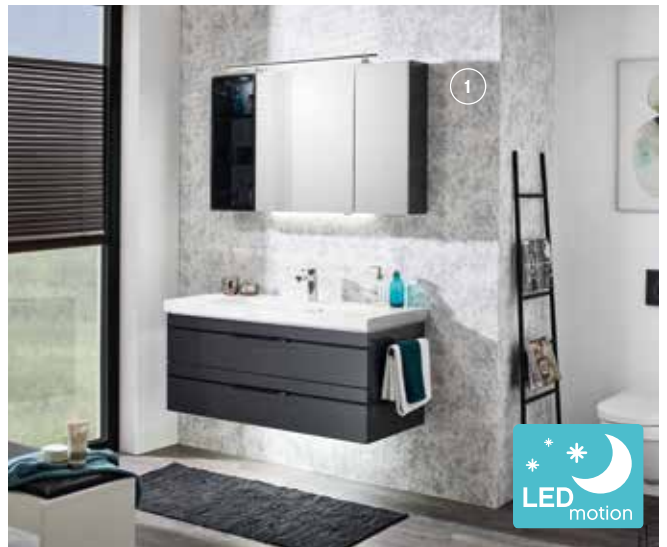

BALTO

The stylish front fascia of the washbasin units in a glass design transform your bathroom into a cool highlight, just as much as the softened edges with high-quality inlays in chrome or trendy black. Wall unit with smoked glass door and internal LED down-light,

which can be used separately or to expand the mirror cabinet, adds a great highlight. Atmospheric, elegant lighting and light effects in furniture and washbasins give your bathroom surroundings an added touch of style.