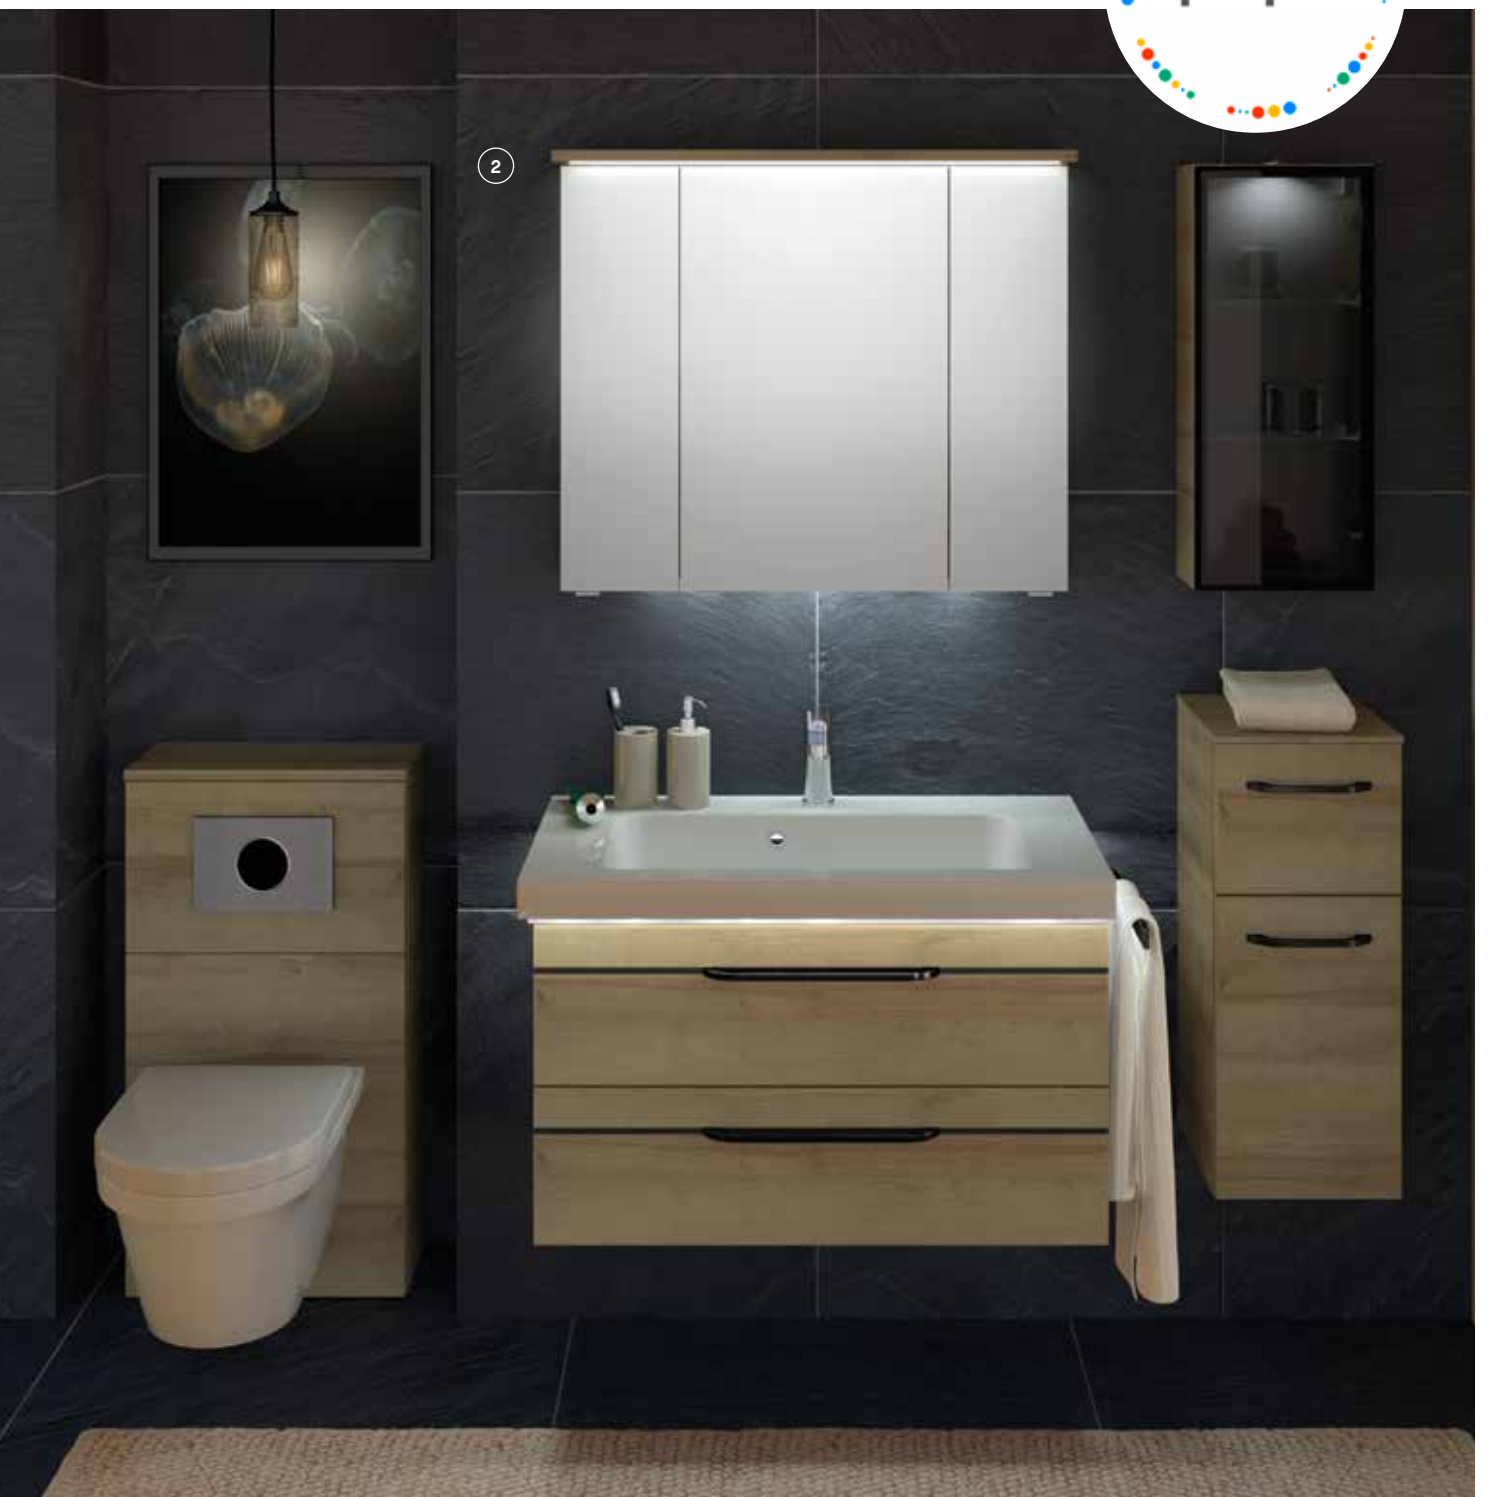

For more impressions, open Pinterest symbol and tap on the camera icon

LED motion

- ① **WASH AREA:** 1210 mm wide
  FRONT: anthracite high gloss with black trim (PG 1)
  CARCASS: anthracite, silk gloss
  WASHBASIN: mineral marble
  MIRROR CABINET: including aluminium framed door with smoked glass

- ② **WASH AREA:** 920 mm wide
  FRONT: riviera oak, horizontal effect with black trim (PG 1)
  CARCASS: riviera oak, horizontal effect
  WASHBASIN: mineral marble
  MIRROR CABINET: incl. LED lighting in the canopy.