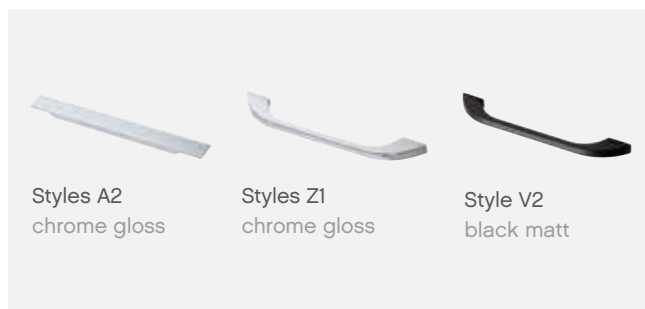

HANDLES

WANT TO KNOW MORE?

Scan the QR code and discover more details at www.pelipal.com