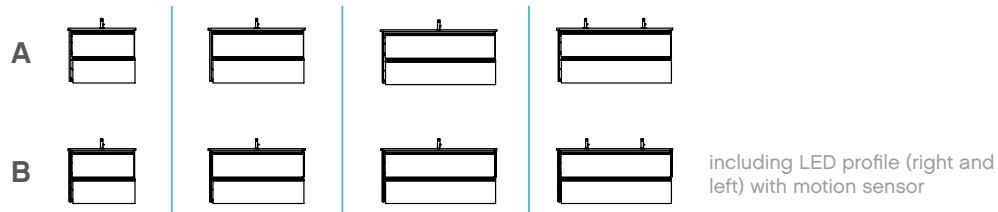

WASHBASIN UNITS WITH PULL-OUTS