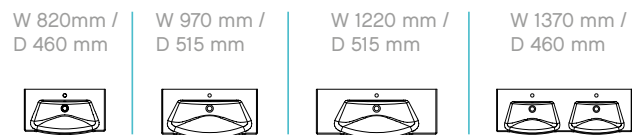

+ CERAMIC WASHBASINS *

WANT TO KNOW MORE?

Scan the QR code and discover more details at www.pelipal.com

2

WASH AREA: 970 mm wide
FRONT: sanremo oak terra, horizontal effect
CARCASS: sanremo oak terra, horizontal effect
WASHBASIN: ceramic
MIRROR CABINET: including LED canopy