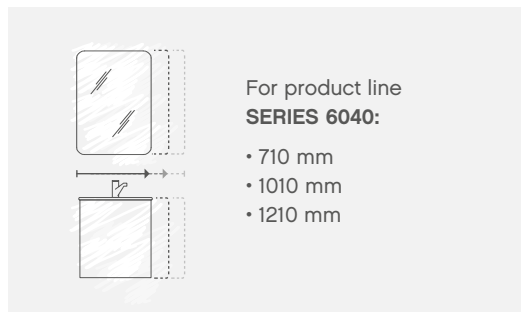

WASHBASIN WIDTHS