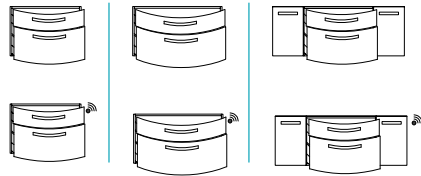

WASHBASIN UNITS WITH TWO PULL-OUTS