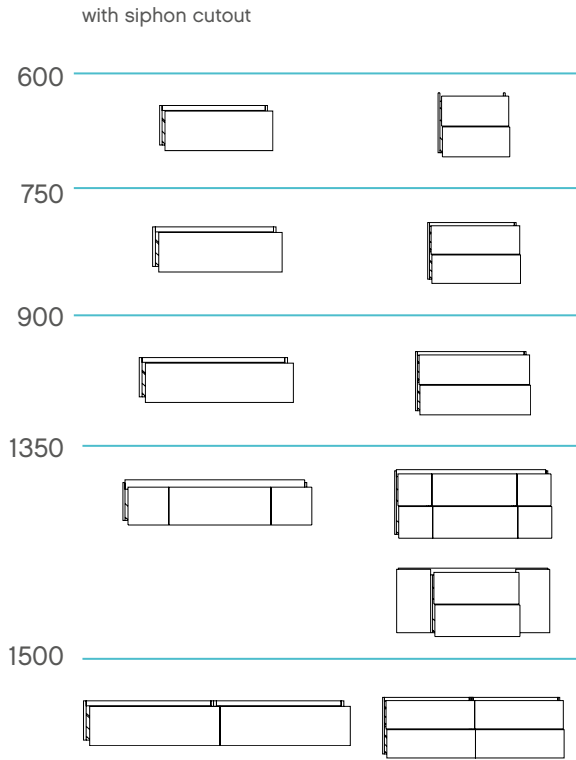

### 3. STEP: choose a matching VANITY UNIT

open shelf unit (variable width)