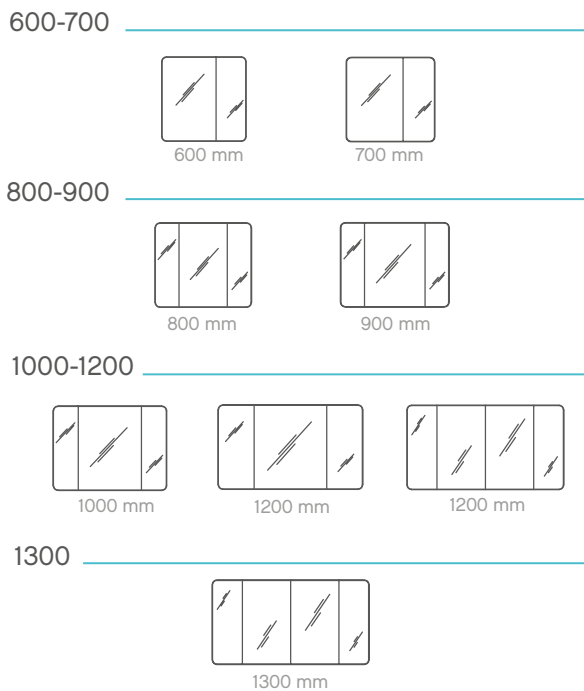

4. STEP: choose a matching MIRROR CABINET

SERIES 9005