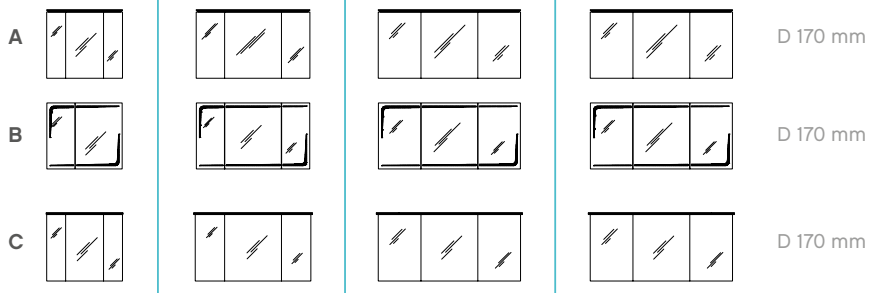

RANGE OVERVIEW

MIRROR CABINETS WITH LED LIGHT