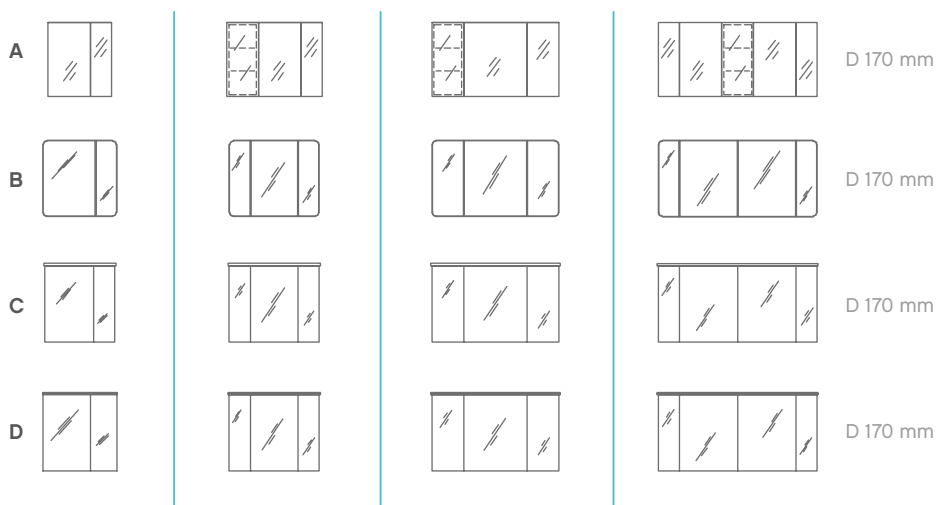

RANGE OVERVIEW

MIRROR CABINETS